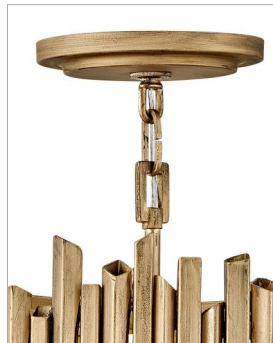

lisa mcdennon
COLLECTION

ROCA

30023BNG

MEDIUM CONVERTIBLE PENDANT

Gleaming with both natural and glam influences, Roca makes a dramatic statement. Part of the Lisa McDennon Collection, this dazzling design stands apart with its striking sculptural silhouette. Roca radiates an edgy organic elegance with handmade, hand-painted square rods in Burnished Gold.

DETAILS

FINISH:	Burnished Gold
MATERIAL:	Steel
SLOPE DEGREE:	90

DIMENSIONS

WIDTH:	20"
HEIGHT:	26"
WEIGHT:	22.9lb

LIGHT SOURCE

LIGHT SOURCE:	LED Lamp
WATTAGE:	3-5w Cand. LED, 60w Equiv.
VOLTAGE:	120v

MOUNTING

CANOPY:	6.5" Dia.
LEAD WIRE:	1 X 144"

SHIPPING

CARTON LENGTH:	24.5
CARTON WIDTH:	24.5
CARTON HEIGHT:	15.5
CARTON WEIGHT:	33

PRODUCT DETAILS:

- This chain or cable hung fixture may be installed on any sloped ceiling
- Convertible fixture mounts directly to canopy or with a fixture-specific stem or chain that is 6" or less
- Suitable for use in dry (indoor) locations as defined by NEC and CEC. Meets United States UL Underwriters Laboratories & CSA Canadian Standards Association Product Safety Standards
- The Lisa McDennon Collection offers a striking mix of edgy, sculptural silhouettes that incorporate modern, organic elements and luxe materials, brought to life by her innovative and original point of view.
- Bold silhouette with dramatic details creates a modern statement
- Luxurious gold finish with opulent sheen