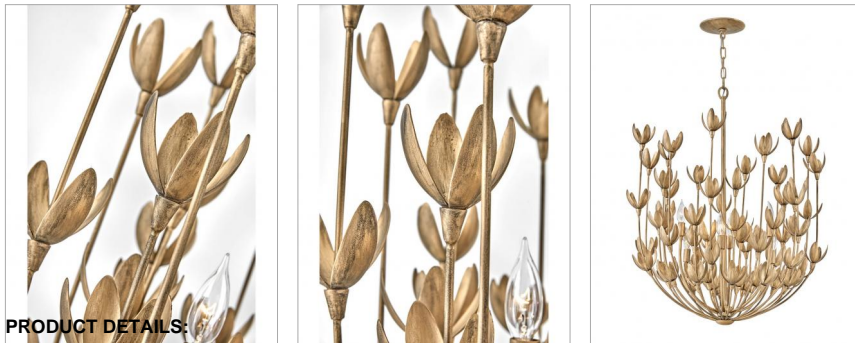

lisa mcdennon
COLLECTION

FLORA

30016BNG

LARGE MULTI TIER

Flora is a work of art inspired by the delicate nature and beauty of florals. Blurring the line between lighting and sculpture, Flora's handmade, hand-painted blooms mesmerizingly unfold while the bulbs beautifully nestle inside. Flora is available in a stunning Burnished Gold or Textured Plaster finish and is part of the Lisa McDennon collection.

DETAILS	
FINISH:	Burnished Gold
MATERIAL:	Steel
SLOPE DEGREE:	90

DIMENSIONS	
WIDTH:	26.3"
HEIGHT:	34.3"
WEIGHT:	27.1
TOP TO OUTLET:	0

LIGHT SOURCE	
LIGHT SOURCE:	Socket
WATTAGE:	6-60w Cand.
VOLTAGE:	120v

MOUNTING	
CANOPY:	6.5" Dia.
LEAD WIRE:	1 X 120"

SHIPPING	
CARTON LENGTH:	30.5
CARTON WIDTH:	30.5
CARTON HEIGHT:	27
CARTON WEIGHT:	40.7

PRODUCT DETAILS:

- This chain or cable hung fixture may be installed on any sloped ceiling
- Suitable for use in dry (indoor) locations as defined by NEC and CEC. Meets United States UL Underwriters Laboratories & CSA Canadian Standards Association Product Safety Standards
- The Lisa McDennon Collection offers a striking mix of edgy, sculptural silhouettes that incorporate modern, organic elements and luxe materials, brought to life by her innovative and original point of view.
- Eclectic style that mixes unconventional elements; unique and sophisticated designs that feel modern and vintage at the same time.
- Luxurious gold finish with opulent sheen
- Please refer to Hinkley's Warranty for complete product warranty details; some warranty limitations may apply.