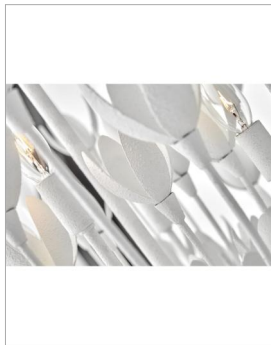

lisa mcdennon
COLLECTION

FLORA

30016TXP

LARGE MULTI TIER

Flora is a work of art inspired by the delicate nature and beauty of florals. Blurring the line between lighting and sculpture, Flora's handmade, hand-painted blooms mesmerizingly unfold while the bulbs beautifully nestle inside. Flora is available in a stunning Burnished Gold or Textured Plaster finish and is part of the Lisa McDennon collection.

DETAILS	
FINISH:	Textured Plaster
MATERIAL:	Steel
SLOPE DEGREE:	90

DIMENSIONS	
WIDTH:	26.3"
HEIGHT:	34.3"
WEIGHT:	27.1
TOP TO OUTLET:	0

LIGHT SOURCE	
LIGHT SOURCE:	Socket
WATTAGE:	6-60w Cand.
VOLTAGE:	120v

MOUNTING	
CANOPY:	6.5" Dia.
LEAD WIRE:	1 X 120"

SHIPPING	
CARTON LENGTH:	30.5
CARTON WIDTH:	30.5
CARTON HEIGHT:	27
CARTON WEIGHT:	40.7

PRODUCT DETAILS:

- This chain or cable hung fixture may be installed on any sloped ceiling
- Suitable for use in dry (indoor) locations as defined by NEC and CEC. Meets United States UL Underwriters Laboratories & CSA Canadian Standards Association Product Safety Standards
- The Lisa McDennon Collection offers a striking mix of edgy, sculptural silhouettes that incorporate modern, organic elements and luxe materials, brought to life by her innovative and original point of view.
- Eclectic style that mixes unconventional elements; unique and sophisticated designs that feel modern and vintage at the same time.
- Neutral perfection with a flawless white finish enhances design