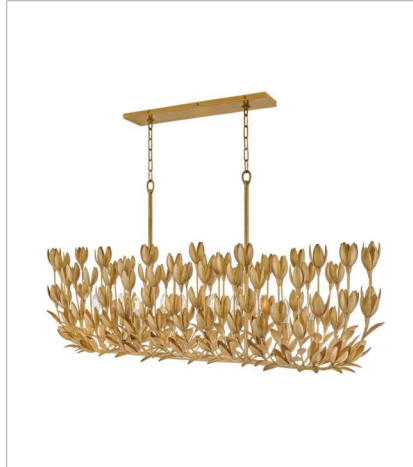

HANGING

lisa mcdennon
COLLECTION

Flora is a work of art inspired by the delicate nature and beauty of florals. Blurring the line between lighting and sculpture, Flora's handmade, hand-painted blooms mesmerizingly unfold while the bulbs beautifully nestle inside.

FINISH: Burnished Gold

30010BNG
MEDIUM SCONCE
7" W, 17.3" H
Socketed
3-5w Cand. LED, 60w Equiv.

30015BNG
LARGE TEN LIGHT LINEAR
60" W, 27.8" H
Socketed
10-5w Cand. LED, 60w Equiv.

30016BNG
MEDIUM MULTI TIER CHANDELIER
26.3" W, 34.3" H
Socketed
6-5w Cand. LED, 60w Equiv.

30011BNG
MEDIUM CONVERTIBLE SEMI-FLU...
20" W, 16" H
Socketed
3-5w Cand. LED, 60w Equiv.

HINKLEY

HINKLEY
33000 Pin Oak Parkway
Avon Lake, OH 44012

PHONE: (440) 653-5500
Toll Free: 1 (800) 446-5539

hinkley.com