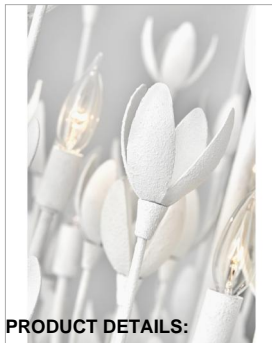

PRODUCT DETAILS:

- Suitable for use in dry (indoor) locations as defined by NEC and CEC. Meets United States UL Underwriters Laboratories & CSA Canadian Standards Association Product Safety Standards.
- This item may be hung on a sloped ceiling
- Merging the best of traditional and modern elements with a sophisticated and streamlined look
- The Lisa McDennon Collection offers a striking mix of edgy, sculptural silhouettes that incorporate modern, organic elements and luxe materials, brought to life by her innovative and original point of view.

HINKLEY

HINKLEY
33000 Pin Oak Parkway
Avon Lake, OH 44012

PHONE: (440) 653-5500
Toll Free: 1 (800) 446-5539

hinkley.com