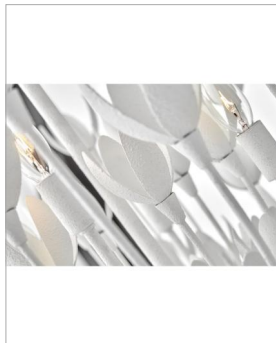

PRODUCT DETAILS:

- Suitable for use in dry (indoor) locations as defined by NEC and CEC. Meets United States UL Underwriters Laboratories & CSA Canadian Standards Association Product Safety Standards.
- This item may be hung on a sloped ceiling
- Merging the best of traditional and modern elements with a sophisticated and streamlined look
- The Lisa McDennon Collection offers a striking mix of edgy, sculptural silhouettes that incorporate modern, organic elements and luxe materials, brought to life by her innovative and original point of view.

HINKLEY

HINKLEY
33000 Pin Oak Parkway
Avon Lake, OH 44012

PHONE: (440) 653-5500
Toll Free: 1 (800) 446-5539

hinkley.com