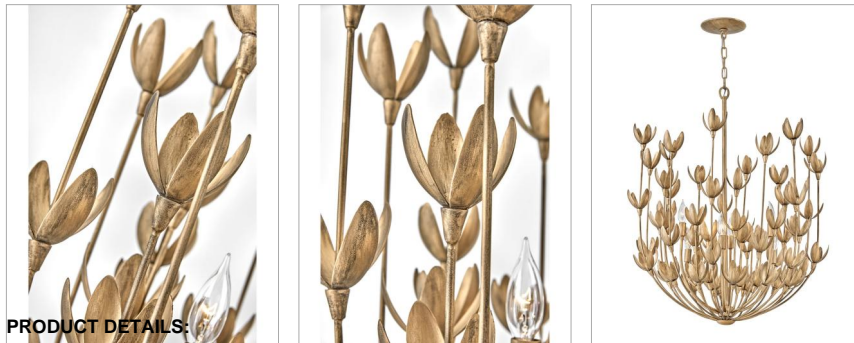

lisa mcDennon
COLLECTION

FLORA

30016BNG

MEDIUM MULTI TIER CHANDELIER

Flora is a work of art inspired by the delicate nature and beauty of florals. Blurring the line between lighting and sculpture, Flora's handmade, hand-painted blooms mesmerizingly unfold while the bulbs beautifully nestle inside.

DETAILS

FINISH:	Burnished Gold
MATERIAL:	Steel
SLOPE DEGREE:	90
DIMMABLE:	YES - WITH DIMMABLE LAMP (NOT INCLUDED)

DIMENSIONS

WIDTH:	26.3"
HEIGHT:	34.3"
WEIGHT:	27.1lb

LIGHT SOURCE

LIGHT SOURCE:	Socketed
WATTAGE:	6-5w Cand. LED, 60w Equiv.
VOLTAGE:	120v

MOUNTING

CANOPY:	6.5" Dia.
LEAD WIRE:	1 X 120"

SHIPPING

CARTON LENGTH:	31
CARTON WIDTH:	31
CARTON HEIGHT:	22
CARTON WEIGHT:	40.7

PRODUCT DETAILS:

- Suitable for use in dry (indoor) locations as defined by NEC and CEC. Meets United States UL Underwriters Laboratories & CSA Canadian Standards Association Product Safety Standards.
- This item may be hung on a sloped ceiling
- Luxurious gold finish with opulent sheen
- Merging the best of traditional and modern elements with a sophisticated and streamlined look
- The Lisa McDennon Collection offers a striking mix of edgy, sculptural silhouettes that incorporate modern, organic elements and luxe materials, brought to life by her innovative and original point of view.