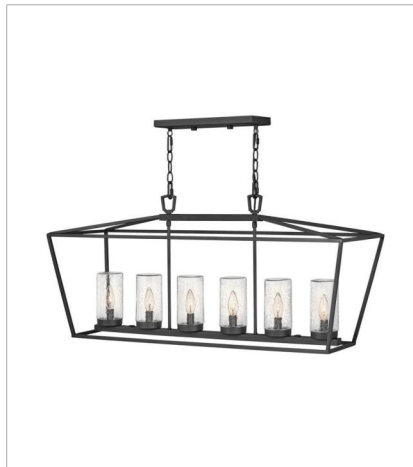

2569MB
SIX LIGHT LINEAR
40" W, 18.8" H
Socket
6-60w Cand.