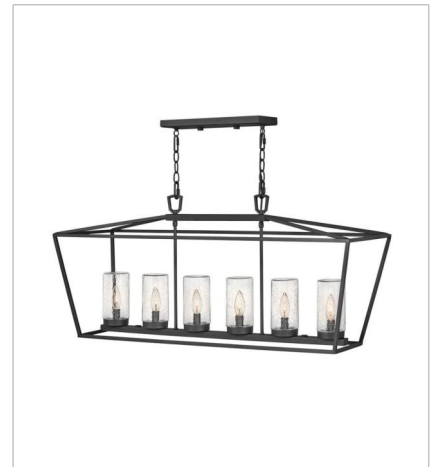

2569MB-LV
SIX LIGHT LINEAR 12V
40" W, 18.8" H
LED Lamp
6-3.50w Cand. LED *Included

HINKLEY

HINKLEY
33000 Pin Oak Parkway
Avon Lake, OH 44012

PHONE: (440) 653-5500
Toll Free: 1 (800) 446-5539

hinkley.com