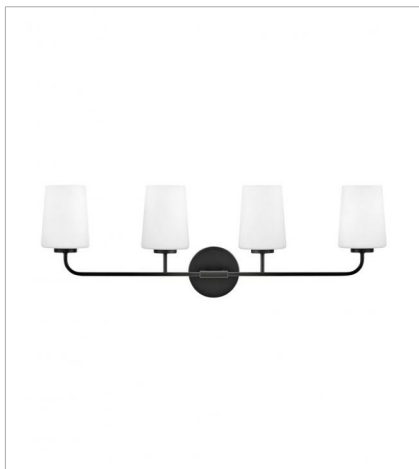

# KLINE

Kline's minimalist form is pared down yet supremely stylish. Sleek arms and architecturally clean back plate are represented in refined, classic finishes. The silhouette is completed with deluxe etched opal glass shades to achieve this modern traditional design.

**FINISH:** Black  
**GLASS:** Etched Opal

**853450BK**  
SINGLE LIGHT VANITY  
5" W, 11" H  
Socket  
1-100w Med.

**853452BK**  
TWO LIGHT VANITY  
14.3" W, 11" H  
Socket  
2-100w Med.

**853453BK**  
THREE LIGHT VANITY  
23.8" W, 11" H  
Socket  
3-100w Med.

**853454BK**  
FOUR LIGHT VANITY  
33" W, 11" H  
Socket  
4-100w Med.