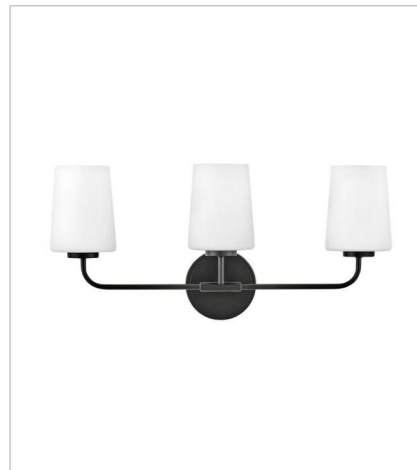

# KLINE

Kline's minimalist form is pared down yet supremely stylish. Sleek arms and architecturally clean back plate are represented in refined, classic finishes. The silhouette is completed with deluxe etched opal glass shades to achieve this modern traditional design.

**FINISH:** Black  
**GLASS:** Etched Opal

**853450BK**  
SINGLE LIGHT VANITY  
5" W, 11" H  
Socket  
1-100w Med.

**853452BK**  
TWO LIGHT VANITY  
14.3" W, 11" H  
Socket  
2-100w Med.

**853453BK**  
THREE LIGHT VANITY  
23.8" W, 11" H  
Socket  
3-100w Med.

**853454BK**  
FOUR LIGHT VANITY  
33" W, 11" H  
Socket  
4-100w Med.