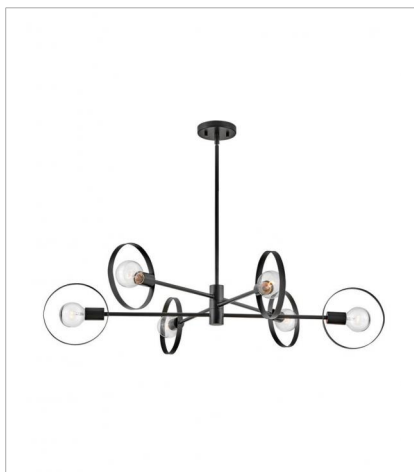

DESI

Swing time. Desi's bold articulating arms and stylish rings easily adjust to your preferred stance, while retaining its thrilling silhouette as a jaw dropping chandelier. Desi's jaunty, midcentury modern style strikes a self-confident pose when integrated into any interior space.

FINISH: Black

37294BK
MEDIUM SINGLE TIER
30" W, 8.8" H
Socket
4-100w Med.

37296BK
LARGE SINGLE TIER
42" W, 10" H
Socket
6-100w Med.