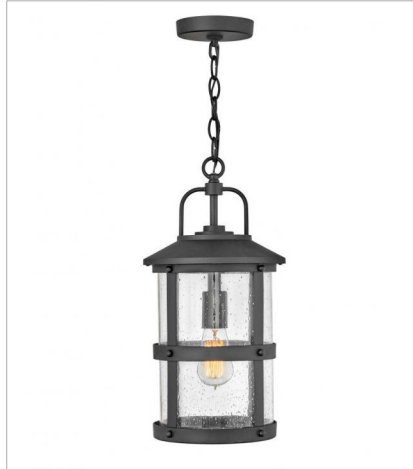

LAKEHOUSE

OPEN AIR™
collection

The look is relaxed, but the components of Lakehouse are quietly satisfying. Lakehouse features a distressed, Aged Zinc with Driftwood Gray and Black finish accompanied by clear seedy glass. Cast aluminum construction ensures Lakehouse will withstand for years. Blissfully simple, yet all the details are memorable.

FINISH: Black
GLASS: Clear Seedy

2682BK
MEDIUM HANGING LANTERN
9" W, 17.8" H
Socket
1-100w Med.

2682BK-LV
MEDIUM HANGING LANTERN 12V
9" W, 17.8" H
LED Lamp
1-3.50w Med. LED *Included

2689BK
MEDIUM SINGLE TIER
42" W, 32" H
Socket
6-100w Med.

2689BK-LV
MEDIUM SINGLE TIER 12V
42" W, 32" H
LED Lamp
6-3.50w Med. LED *Included

2687BK
MEDIUM POST TOP OR PIER MOUNTING
9" W, 18.8" H
Socket
1-100w Med.

2687BK-LV
MEDIUM POST TOP OR PIER MOUNTING
9" W, 18.8" H
LED Lamp
1-3.50w Med. LED *Included