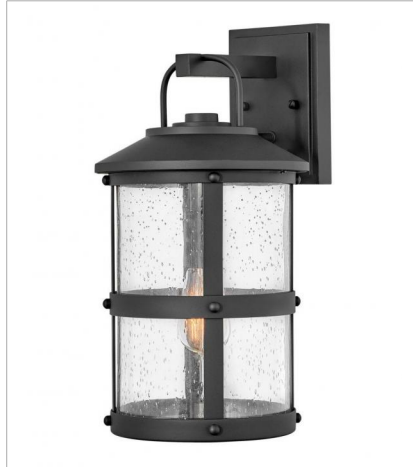

2684BK
MEDIUM WALL MOUNT LANTERN
9" W, 17.3" H
Socket
1-100w Med.