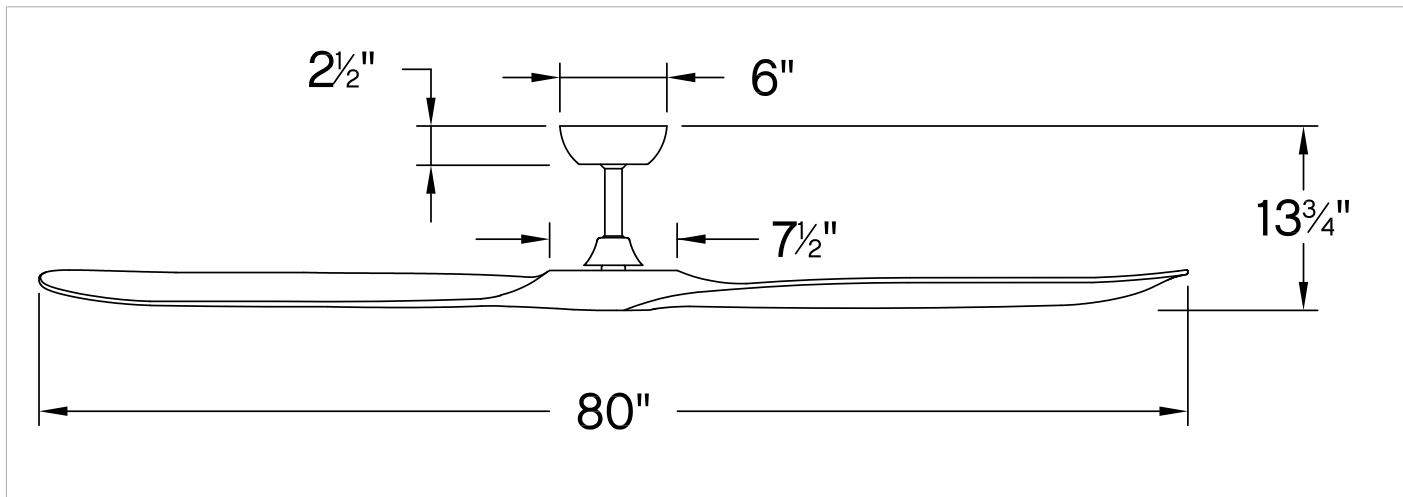

SWELL

903880FMB-NDD

SWELL 80" FAN

DETAILS	
FAN FINISH:	Matte Black
BLADE COUNT:	3
SLOPE DEGREE:	20

DIMENSIONS	
WIDTH:	80"
HEIGHT:	13.8"

LIGHT SOURCE	
VOLTAGE:	120v

MOUNTING	
CANOPY:	6" Dia.
LEAD WIRE:	1 x 76"

HINKLEY

HINKLEY
33000 Pin Oak Parkway
Avon Lake, OH 44012

PHONE: (440) 653-5500
Toll Free: 1 (800) 446-5539

hinkley.com

SWELL 80" FAN

903880FMB-NDD

PERFORMANCE SPECIFICATIONS	STANDARD	
	HIGH SPEED	AVERAGE SPEED
Airflow	10955	8554
EnergyUse	39.7	20
EnergyCost	11	6
Efficiency	276	433
AMPS	0.5	0.3
RPMS	102	74