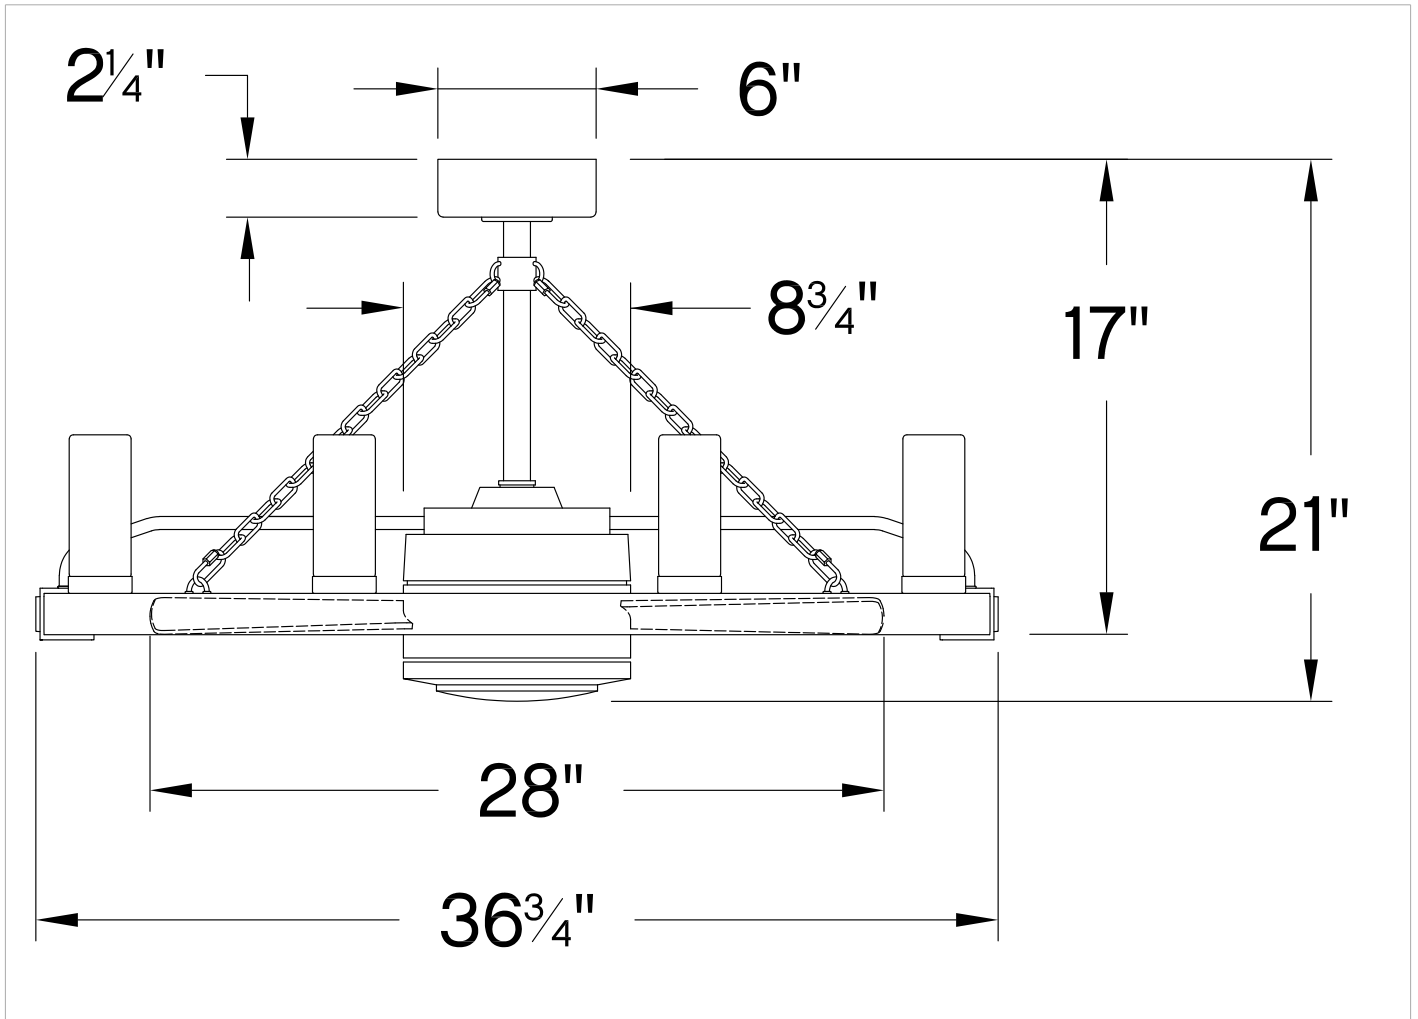

SAWYER

902928FMB-LWD

SAWYER 36" WITH 28" LED FANDELIER

DETAILS	
FAN FINISH:	Matte Black
GLASS:	Clear Seedy
BLADE COUNT:	5
SLOPE DEGREE:	20

DIMENSIONS	
WIDTH:	36"
HEIGHT:	20"

LIGHT SOURCE	
VOLTAGE:	120v

MOUNTING	
CANOPY:	6" Dia.
LEAD WIRE:	1 X 76"

PRODUCT DETAILS:

- This item includes one 12" and one 24" down rod. Other various lengths of down rods are available and sold separately to customize the installation height.
- Suitable for use in wet (interior direct splash and outdoor direct rain or sprinkler) locations as defined by NEC and CEC. Meets United States UL Underwriters Laboratories.
- This item may be hung on a sloped ceiling
- Meets California Energy Commission Title regulations/JA8 when using the included LED bulb
- Fan Control included, HIRO Control - 6 Speed Reversing
- WiFi compatibility with included fan control
- LED bulbs carry a 3-year limited warranty
- Motor carries a lifetime warranty

HINKLEY

HINKLEY
33000 Pin Oak Parkway
Avon Lake, OH 44012

PHONE: (440) 653-5500
Toll Free: 1 (800) 446-5539

hinkley.com

SAWYER 36" WITH 28" LED FANDELIER

902928FMB-LWD

PERFORMANCE SPECIFICATIONS	STANDARD	
	HIGH SPEED	AVERAGE SPEED
Airflow	2432	1637
EnergyUse	10.7	8
EnergyCost	3	2
Efficiency	227	201
AMPS	0.19	0.12
RPMS	319	211