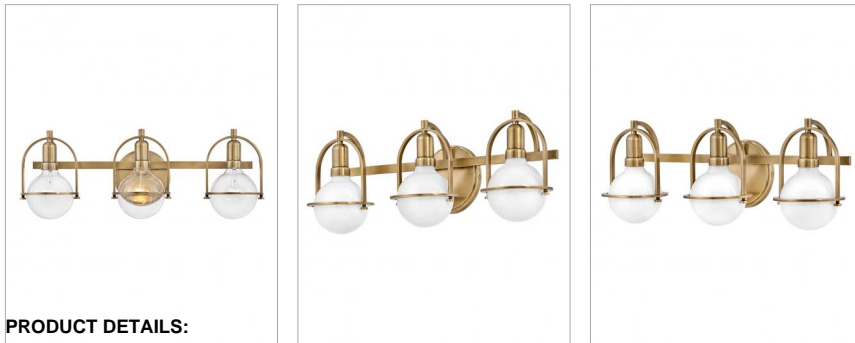

### THREE LIGHT VANITY

Chic and elegant, the Somerset collection exudes a quiet and precise sophistication. Subtly fusing modernity with vintage appeal, a streamlined metal yoke and ring showcases either a white or clear vintage (consumer's choice) G-bulb, while understated turned metal knobs add an authentic edge. Offered in Heritage or Black finish.

DETAILS	
FINISH:	Heritage Brass
MATERIAL:	Steel

DIMENSIONS	
WIDTH:	25"
HEIGHT:	9"
WEIGHT:	4 lbs.
BACK PLATE:	6" Dia.
EXTENSION:	7.5"
TOP TO OUTLET:	4.75"

LIGHT SOURCE	
LIGHT SOURCE:	Socket
WATTAGE:	3-100w Med.
VOLTAGE:	120v

#### PRODUCT DETAILS:

- Mounting hardware is hidden on the backplate to ensure a clean silhouette.
- Suitable for use in damp (interior moist and outdoor no direct rain or sprinkler) locations as defined by NEC and CEC. Meets United States UL Underwriters Laboratories & CSA Canadian Standards Association Product Safety Standards
- Ideal for G40 lamps (not included).
- Distinctive mid-century modern elements merge with sleek and timeless forms for a vintage vibe with modern flair
- Merging the best of traditional and modern elements, with a sophisticated and streamlined silhouette perfect for any space
- Classic gleaming light brass finish
- Please refer to Hinkley's Warranty for complete product warranty details; some warranty limitations may apply.