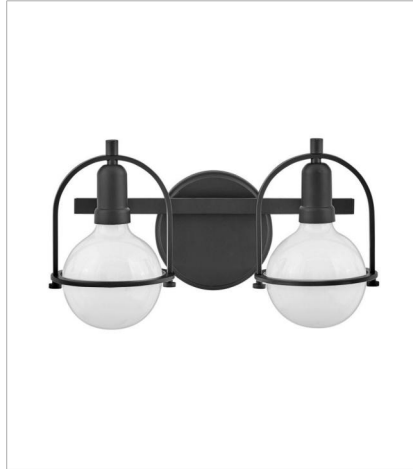

SOMERSET

Chic and elegant, the Somerset collection exudes a quiet and precise sophistication. Subtly fusing modernity with vintage appeal, a streamlined metal yoke and ring showcases either a white or clear vintage (consumer's choice) G-bulb, while understated turned metal knobs add an authentic edge. Offered in Heritage or Black finish.

FINISH: Black
GLASS: Etched Opal

53770BK
SINGLE LIGHT VANITY
6.3" W, 9" H
LED Lamp
1-14w Med. LED, 100w Equiv.

53772BK
TWO LIGHT VANITY
16" W, 9" H
LED Lamp
2-14w Med. LED, 100w Equiv.

53773BK
THREE LIGHT VANITY
25" W, 9" H
LED Lamp
3-14w Med. LED, 100w Equiv.

3405BK
LARGE PENDANT
15.5" W, 23" H
LED Lamp
1-10w Med. LED, 100w Equiv.

3407BK
MEDIUM PENDANT
11.5" W, 17" H
LED Lamp
1-8w Med. LED, 100w Equiv.

3403BK
SMALL SEMI-FLUSH MOUNT
11.5" W, 12.5" H
LED Lamp
1-8w Med. LED, 100w Equiv.