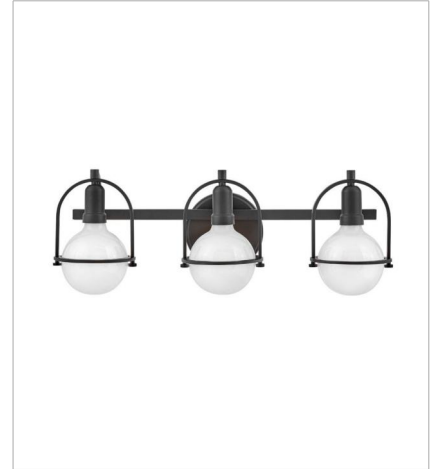

SOMERSET

Chic and elegant, the Somerset collection exudes a quiet and precise sophistication. Subtly fusing modernity with vintage appeal, a streamlined metal yoke and ring showcases either a white or clear vintage (consumer's choice) G-bulb, while understated turned metal knobs add an authentic edge. Offered in Heritage or Black finish.

FINISH: Black
GLASS: Etched Opal

53770BK
SINGLE LIGHT VANITY
6.3" W, 9" H
LED Lamp
1-14w Med. LED, 100w Equiv.

53772BK
TWO LIGHT VANITY
16" W, 9" H
LED Lamp
2-14w Med. LED, 100w Equiv.

53773BK
THREE LIGHT VANITY
25" W, 9" H
LED Lamp
3-14w Med. LED, 100w Equiv.

3405BK
LARGE PENDANT
15.5" W, 23" H
LED Lamp
1-10w Med. LED, 100w Equiv.

3407BK
MEDIUM PENDANT
11.5" W, 17" H
LED Lamp
1-8w Med. LED, 100w Equiv.

3403BK
SMALL SEMI-FLUSH MOUNT
11.5" W, 12.5" H
LED Lamp
1-8w Med. LED, 100w Equiv.