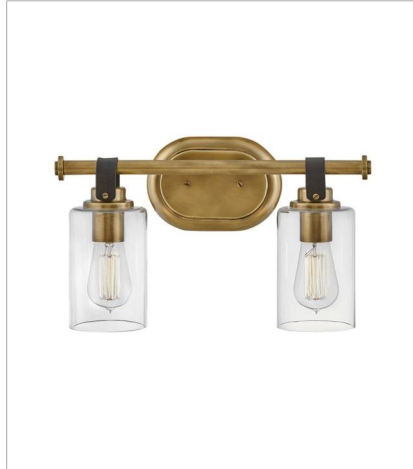

HALSTEAD

Halstead evokes Modern Americana at its finest. Designed with an equestrian flare in mind, a faux leather finished strap reinforces a rustic simplicity that harmonizes with the modern refinement of clear glass shades. Offered in a Chrome or Heritage Brass finish, Halstead's versatility makes it the perfect "anywhere" design.

FINISH: Heritage Brass
GLASS: Clear

52880HB
SINGLE LIGHT VANITY
5" W, 10.3" H
LED Lamp
1-10w Med. LED, 100w Equiv.

52882HB
TWO LIGHT VANITY
16" W, 9.5" H
LED Lamp
2-10w Med. LED, 100w Equiv.

52883HB
THREE LIGHT VANITY
24" W, 9.5" H
LED Lamp
3-10w Med. LED, 100w Equiv.

52884HB
FOUR LIGHT VANITY
32" W, 9.5" H
LED Lamp
4-10w Med. LED, 100w Equiv.

HINKLEY

HINKLEY
33000 Pin Oak Parkway
Avon Lake, OH 44012

PHONE: (440) 653-5500
Toll Free: 1 (800) 446-5539

hinkley.com