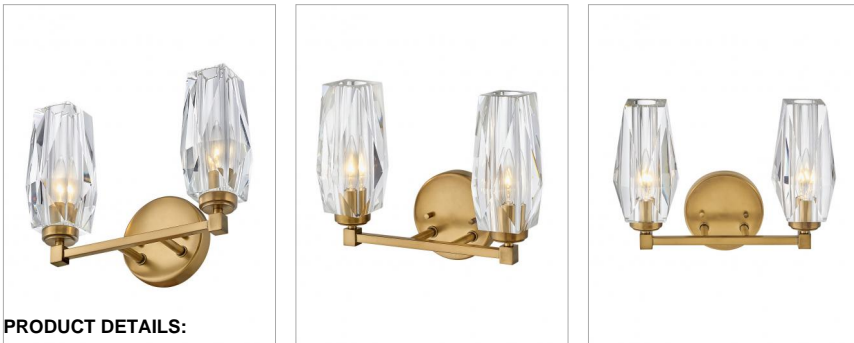

### TWO LIGHT VANITY

Ana embodies modern elegance. Faceted heavy cut crystal shades gleam against a Heritage Brass finish. Like a piece of statement-making jewelry, Ana is the signature finishing touch in any setting.

DETAILS	
FINISH:	Heritage Brass
MATERIAL:	Steel
GLASS:	Faceted Clear Crystal

DIMENSIONS	
WIDTH:	13.8"
HEIGHT:	10.3"
WEIGHT:	10.5 lbs.
BACK PLATE:	5" Dia.
EXTENSION:	5.5"
TOP TO OUTLET:	7.75"

LIGHT SOURCE	
LIGHT SOURCE:	Socket
WATTAGE:	2-60w Cand.
VOLTAGE:	120v

#### PRODUCT DETAILS:

- This fixture must be installed with shades facing up toward the ceiling.
- Suitable for use in damp locations as defined by NEC and CEC. Meets United States UL Underwriters Laboratories & CSA Canadian Standards Association Product Safety Standards
- Striking and glamorous silhouette with luxe details and a rich finish makes a dramatic statement
- Bold lines and a clean, minimalist style creates a modern look
- Classic gleaming light brass finish
- Please refer to Hinkley's Warranty for complete product warranty details; some warranty limitations may apply.