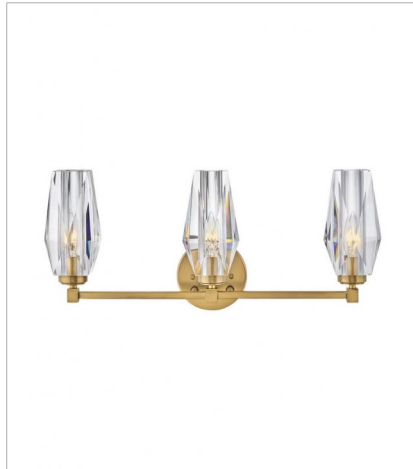

ANA

Ana embodies modern elegance. Faceted heavy cut crystal shades gleam against a Heritage Brass finish. Like a piece of statement-making jewelry, Ana is the signature finishing touch in any setting.

FINISH: Heritage Brass
GLASS: Faceted Clear Crystal

52482HB
TWO LIGHT VANITY
13.8" W, 10.3" H
Socket
2-60w Cand.

52483HB
THREE LIGHT VANITY
23.5" W, 10.3" H
Socket
3-60w Cand.

38255HB
MEDIUM SINGLE TIER
30" W, 22.8" H
Socket
6-60w Cand.

38256HB
EIGHT LIGHT LINEAR
46" W, 14" H
Socket
8-60w Cand.

38258HB
LARGE SINGLE TIER
36" W, 24.8" H
Socket
8-60w Cand.

38250HB
SINGLE LIGHT SCONCE
5" W, 25" H
Socket
1-60w Cand.

HINKLEY

HINKLEY
33000 Pin Oak Parkway
Avon Lake, OH 44012

PHONE: (440) 653-5500
Toll Free: 1 (800) 446-5539