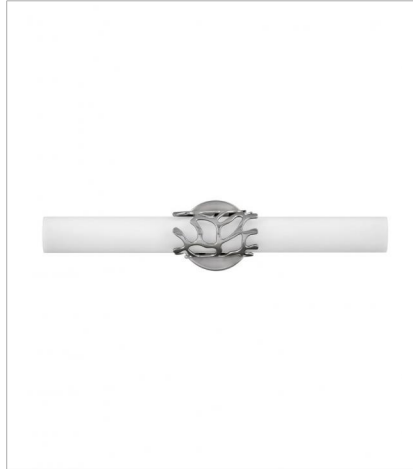

LYRA

Projecting a sense of maritime wonder, Lyra embraces modern technology without sacrificing its timeless coastal allure. An eye-catching die-cast coral bracelet centers the design and wraps etched opal glass. The transitional silhouette can be mounted horizontally or vertically with an unseen Invismount system that showcases the clean, elegant look. Offered in a Brushed Nickel finish, Lyra is sure to embellish any space.

FINISH: Brushed Nickel
GLASS: Etched Opal

50871BN
SMALL LED SCONCE
4.8" W, 16" H
Integrated LED
20w LED *Included

50872BN
MEDIUM LED VANITY
22.5" W, 4.8" H
Integrated LED
36w LED *Included

50873BN
LARGE LED VANITY
31.3" W, 4.8" H
Integrated LED
53w LED *Included