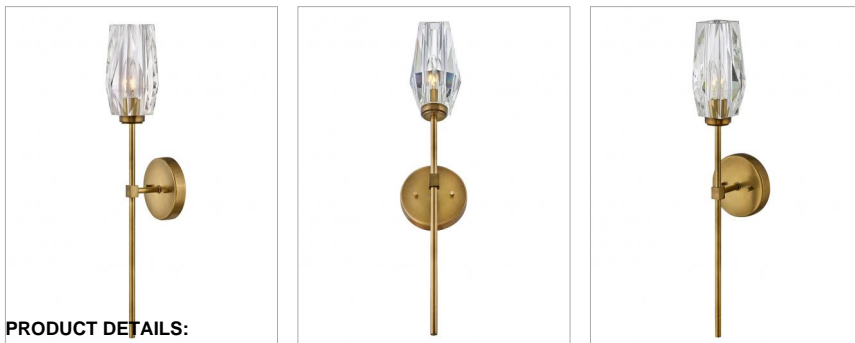

ANA

38250HB

SINGLE LIGHT SCONCE

Ana embodies modern elegance. Faceted heavy cut crystal shades gleam against a Heritage Brass finish. Like a piece of statement-making jewelry, Ana is the signature finishing touch in any setting.

DETAILS	
FINISH:	Heritage Brass
MATERIAL:	Steel
GLASS:	Faceted Clear Crystal

DIMENSIONS	
WIDTH:	5"
HEIGHT:	25"
WEIGHT:	5.9 lbs.
BACK PLATE:	5" Dia.
EXTENSION:	5.5"
TOP TO OUTLET:	13.25"

LIGHT SOURCE	
LIGHT SOURCE:	Socket
WATTAGE:	1-60w Cand.
VOLTAGE:	120v

SHIPPING	
CARTON LENGTH:	12.3"
CARTON WIDTH:	12.3"
CARTON HEIGHT:	6.8"
CARTON WEIGHT:	6.8 lbs.

PRODUCT DETAILS:

- Suitable for use in damp locations as defined by NEC and CEC. Meets United States UL Underwriters Laboratories & CSA Canadian Standards Association Product Safety Standards
- Striking and glamorous silhouette with luxe details and a rich finish makes a dramatic statement
- Classic, elegant lines and timeless details enhance a traditional space
- Classic gleaming light brass finish
- Please refer to Hinkley's Warranty for complete product warranty details; some warranty limitations may apply.

HINKLEY

HINKLEY
33000 Pin Oak Parkway
Avon Lake, OH 44012

PHONE: (440) 653-5500
Toll Free: 1 (800) 446-5539

hinkley.com