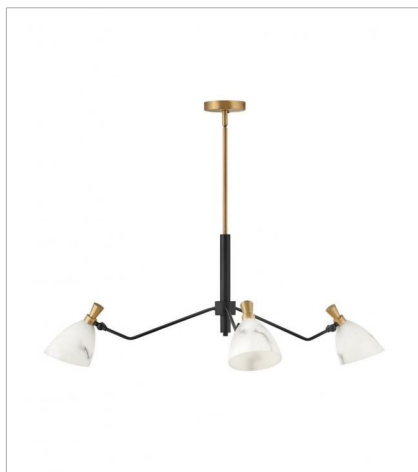

SINCLAIR

Influenced by a mid-century modern aesthetic, Sinclair's striking profile is accentuated by stunning details. A classic finish combination of Heritage Brass and Black is paired with luminous; luxurious faux alabaster shades. Sinclair's sophisticated design offers articulating shades to create a custom look. All designs for Sinclair must be lamped with LED bulbs only (not included).

FINISH: Heritage Brass with Black accents

GLASS: Faux Alabaster

33793HB
MEDIUM SINGLE TIER
40" W, 15" H
LED Lamp
3-5w Cand. LED

33795HB
LARGE SINGLE TIER
50" W, 15" H
LED Lamp
5-5w Cand. LED

33792HB
SINGLE LIGHT SCONCE
5.3" W, 29.8" H
LED Lamp
1-5w Cand. LED