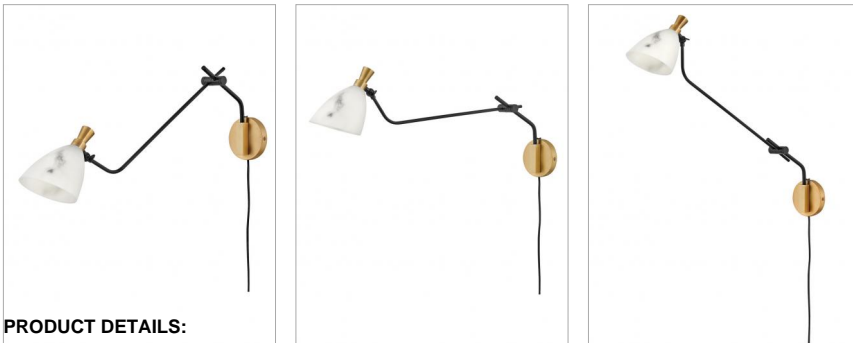

SINCLAIR

33792HB

SINGLE LIGHT SCONCE

Influenced by a mid-century modern aesthetic, Sinclair's striking profile is accentuated by stunning details. A classic finish combination of Heritage Brass and Black is paired with luminous; luxurious faux alabaster shades. Sinclair's sophisticated design offers articulating shades to create a custom look. All designs for Sinclair must be lamped with LED bulbs only (not included).

| DETAILS | |
|-----------|----------------|
| FINISH: | Heritage Brass |
| MATERIAL: | Steel |
| GLASS: | Faux Alabaster |

| DIMENSIONS | |
|----------------|------------|
| WIDTH: | 5.3" |
| HEIGHT: | 29.8" |
| WEIGHT: | 5.4 lbs. |
| BACK PLATE: | 4.75" Dia. |
| EXTENSION: | 30" |
| TOP TO OUTLET: | 8" |

| LIGHT SOURCE | |
|---------------|----------------|
| LIGHT SOURCE: | LED Lamp |
| WATTAGE: | 1-5w Cand. LED |
| VOLTAGE: | 120v |

| SHIPPING | |
|----------------|----------|
| CARTON LENGTH: | 27.8" |
| CARTON WIDTH: | 9.4" |
| CARTON HEIGHT: | 7.7" |
| CARTON WEIGHT: | 1.7 lbs. |

PRODUCT DETAILS:

- Mounting hardware is hidden on the backplate to ensure a clean silhouette.
- LED bulbs must be used with the fixture. Recommended bulb E12LED-5.
- Suitable for use in dry (indoor) locations as defined by NEC and CEC. Meets United States UL Underwriters Laboratories & CSA Canadian Standards Association Product Safety Standards
- Features on/off switch
- Can be hard wired or mounted with fabric covered plug-in cord.
- Merging the best of traditional and modern elements, with a sophisticated and streamlined silhouette perfect for any space
- Optional cord cover available, 6938BK
- Distinctive mid-century modern elements merge with sleek and timeless forms for a vintage vibe with modern flair