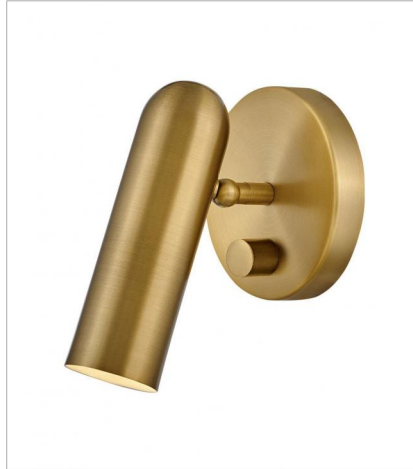

JAX

Slim and sleek, Jax is a streamlined integrated LED design. Available in either Heritage Brass or Black finish options, its petite size offers powerful lighting. The contemporary silhouette easily enhances any space with a dash of modern flair.

FINISH: Heritage Brass

32377HB
EXTRA SMALL LED PENDANT
5" W, 7" H
Integrated LED
8.50w LED *Included

32372HB
SMALL LED SCONCE
4.8" W, 6.8" H
Integrated LED
8.50w LED *Included