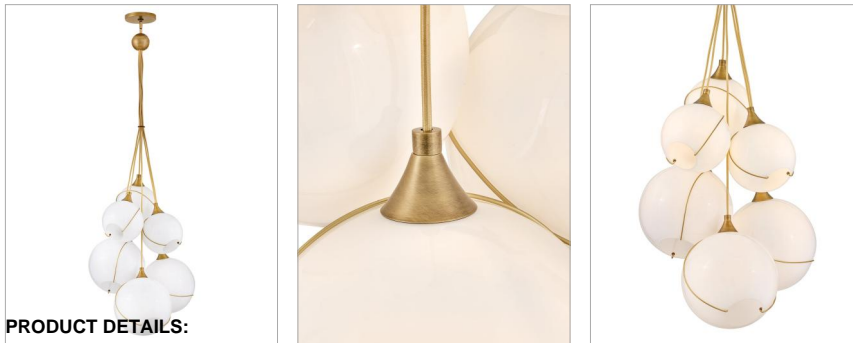

lisa mcdennon
COLLECTION

SKYE

30306HBR-CO

MEDIUM SIX LIGHT MULTI TIER CHANDELIER

Mesmerizingly asymmetrical with a bohemian, mid-century modern flair, Skye showcases stunning globes of clear or cased opal glass with off-center openings. Slender rings and delicate details in Heritage Brass or Black finishes pull the look together, while adjustable wires allow you to create the perfect look for your space.

DETAILS	
FINISH:	Heritage Brass
MATERIAL:	Steel
GLASS:	Cased Opal
SLOPE DEGREE:	90
DIMMABLE:	YES - WITH DIMMABLE LAMP (NOT INCLUDED)

DIMENSIONS	
WIDTH:	24"
HEIGHT:	58"
WEIGHT:	21lb

LIGHT SOURCE	
LIGHT SOURCE:	Socketed
WATTAGE:	6-10w Med. LED, 100w Equiv.
VOLTAGE:	120v

MOUNTING	
CANOPY:	6.25" Dia.
LEAD WIRE:	1 X 120"
MAX HEIGHT:	90.8

SHIPPING	
CARTON LENGTH:	38
CARTON WIDTH:	23.5
CARTON HEIGHT:	15
CARTON WEIGHT:	26.5

PRODUCT DETAILS:

- Suitable for use in dry (indoor) locations as defined by NEC and CEC. Meets United States UL Underwriters Laboratories & CSA Canadian Standards Association Product Safety Standards.
- This fixture includes multiple down stems in various lengths to customize the installation height of the fixture, including one 6" stem and two 12" stems
- This item may be hung on a sloped ceiling
- Fixture weighs over 50lbs. Must be supported independently of the outlet box unless the outlet box is UL listed for the appropriate weight.
- Eclectic style that mixes unconventional elements. Unique and sophisticated designs that feel modern and vintage at the same time.
- Ideal for vintage filament bulbs (not included)
- The Lisa McDennon Collection offers a striking mix of edgy, sculptural silhouettes that incorporate modern, organic elements and luxe materials, brought to life by her innovative and original point of view.