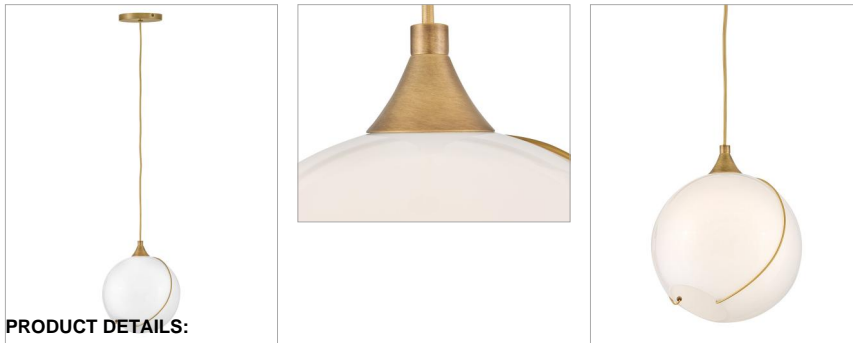

lisa mcdennon
COLLECTION

SKYE

30303HBR-CO

SMALL PENDANT

Mesmerizingly asymmetrical with a bohemian, mid-century modern flair, Skye showcases a stunning globe of clear or cased opal glass with an off-center opening. A slender ring and delicate details in a Heritage Brass or Black finish pull the look together, while an adjustable wire allows you to create the perfect look for your space.

DETAILS	
FINISH:	Heritage Brass
MATERIAL:	Steel
GLASS:	Cased Opal
SLOPE DEGREE:	90
DIMMABLE:	YES - WITH DIMMABLE LAMP (NOT INCLUDED)

DIMENSIONS	
WIDTH:	10.8"
HEIGHT:	12.8"
WEIGHT:	4.8lb

LIGHT SOURCE	
LIGHT SOURCE:	Socketed
WATTAGE:	1-10w Med. LED, 100w Equiv.
VOLTAGE:	120v

MOUNTING	
CANOPY:	6.25" Dia.
LEAD WIRE:	1 X 120"

SHIPPING	
CARTON LENGTH:	13.8
CARTON WIDTH:	13.8
CARTON HEIGHT:	16
CARTON WEIGHT:	6.4

PRODUCT DETAILS:

- Suitable for use in dry (indoor) locations as defined by NEC and CEC. Meets United States UL Underwriters Laboratories & CSA Canadian Standards Association Product Safety Standards.
- This item may be hung on a sloped ceiling
- Eclectic style that mixes unconventional elements. Unique and sophisticated designs that feel modern and vintage at the same time.
- Ideal for vintage filament bulbs (not included)
- The Lisa McDennon Collection offers a striking mix of edgy, sculptural silhouettes that incorporate modern, organic elements and luxe materials, brought to life by her innovative and original point of view.