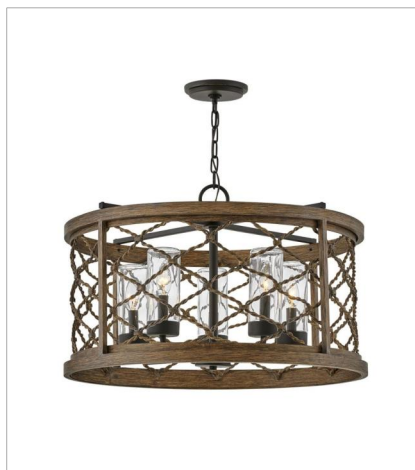

# FINN

**OPEN AIR™**  
collection

Finn fuses contemporary style and California coastal modern, making it ideal for either indoor or outdoor living. Finn features a warm wood finish with a jute rope inspired metal that has been handcrafted to reinforce the true coastal vibe. Finn is available in an Oil Rubbed Bronze with Sequoia finish.

**FINISH:** Oil Rubbed Bronze with Sequoia accents

**GLASS:** Clear Seedy

**12393OZ**  
SMALL SINGLE TIER  
18" W, 28" H  
Socket  
3-60w Cand.

**12395OZ**  
MEDIUM SINGLE TIER  
26" W, 16.5" H  
Socket  
5-60w Cand.