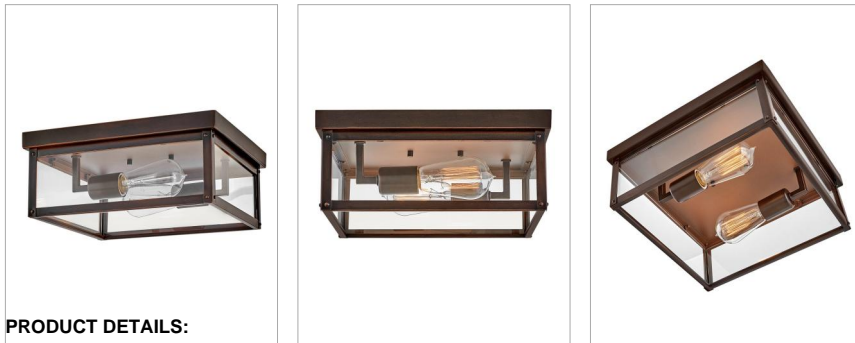

BECKHAM

12193BLC

MEDIUM FLUSH MOUNT

Sleek and stately, Beckham demands attention with its streamlined silhouette and transitional style as it emits a beautiful and even illumination throughout any space. Ideal for indoor and outdoor applications alike, Beckham's clear glass panels and multiple finish options complement a range of decorative lighting families. Vintage filament bulbs are recommended.

DETAILS	
FINISH:	Blackened Copper
MATERIAL:	Aluminum
GLASS:	Clear

DIMENSIONS	
WIDTH:	12"
HEIGHT:	5"
WEIGHT:	4lb

LIGHT SOURCE	
LIGHT SOURCE:	LED Lamp
WATTAGE:	2-8w Med. LED, 60w Equiv.
VOLTAGE:	120v

SHIPPING	
CARTON LENGTH:	14.8
CARTON WIDTH:	14.8
CARTON HEIGHT:	7.7
CARTON WEIGHT:	5.9

PRODUCT DETAILS:

- Suitable for use in damp locations as defined by NEC and CEC. Meets United States UL Underwriters Laboratories & CSA Canadian Standards Association Product Safety Standards
- Ideal for vintage filament bulbs (not included)
- 2 year finish warranty
- Sophisticated and streamlined design, durable construction and timeless finish complement any architectural style
- Gleaming copper finish that ages naturally over time