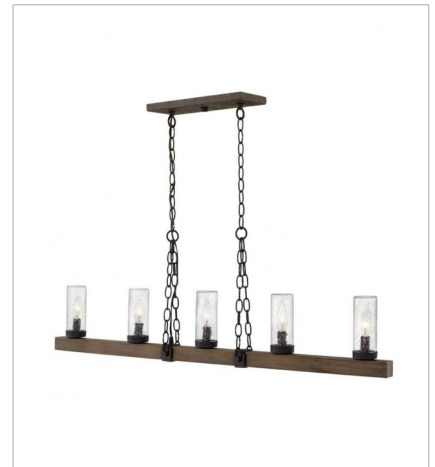

29205SQ
FIVE LIGHT LINEAR
42" W, 7.8" H
Socket
5-60w Cand.

HINKLEY

HINKLEY
33000 Pin Oak Parkway
Avon Lake, OH 44012

PHONE: (440) 653-5500
Toll Free: 1 (800) 446-5539

hinkley.com