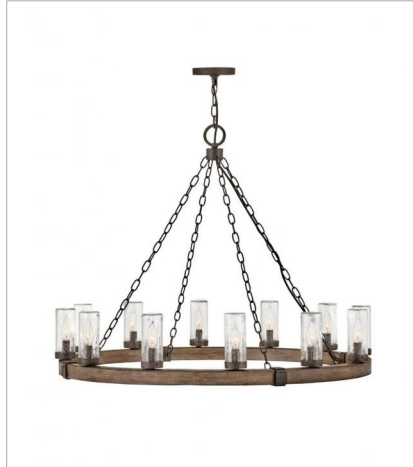

SAWYER

OPEN AIR™
collection

The fresh, rustic design of the Sawyer collection will enhance any living experience with a warm, cozy ambiance. The warm Sequoia wood finish is paired with Iron Rust accents and clear seedy glass for a farmhouse chic style.

FINISH: Sequoia with Iron Rust accents
GLASS: Clear Seedy, Etched

5940SQ
SINGLE LIGHT VANITY
5" W, 11" H
Socket
1-100w Med.

5942SQ
TWO LIGHT VANITY
14.3" W, 8.3" H
Socket
2-100w Med.

5943SQ
THREE LIGHT VANITY
22" W, 8.3" H
Socket
3-100w Med.

PHONE: (440) 653-5500
Toll Free: 1 (800) 446-5539

hinkley.com

SAWYER

The fresh, rustic design of the Sawyer collection will enhance any living experience with a warm, cozy ambiance. The warm Sequoia wood finish is paired with Iron Rust accents and clear seedy glass for a farmhouse chic style.

FINISH: Sequoia with Iron Rust accents
GLASS: Clear Seedy, Etched

29206SQ
MEDIUM SINGLE TIER
24" W, 23.3" H
Socket
6-60w Cand.

29207SQ
LARGE SINGLE TIER
38" W, 28.5" H
Socket
12-60w Cand.

29208SQ
LARGE SINGLE TIER
30" W, 27.8" H
Socket
9-60w Cand.