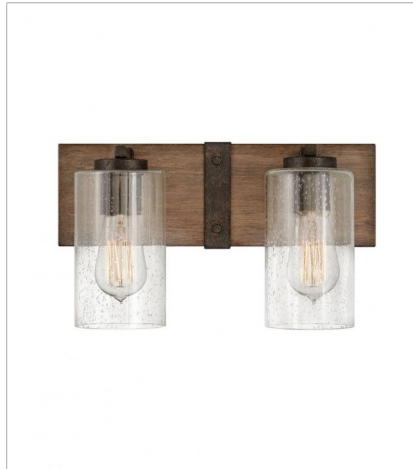

SAWYER

OPEN AIR™
collection

The fresh, rustic design of the Sawyer collection will enhance any living experience with a warm, cozy ambiance. The warm Sequoia wood finish is paired with Iron Rust accents and clear seedy glass for a farmhouse chic style.

FINISH: Sequoia with Iron Rust accents
GLASS: Clear Seedy, Etched

5940SQ
SINGLE LIGHT VANITY
5" W, 11" H
Socket
1-100w Med.

5942SQ
TWO LIGHT VANITY
14.3" W, 8.3" H
Socket
2-100w Med.

5943SQ
THREE LIGHT VANITY
22" W, 8.3" H
Socket
3-100w Med.

PHONE: (440) 653-5500
Toll Free: 1 (800) 446-5539

hinkley.com

SAWYER

The fresh, rustic design of the Sawyer collection will enhance any living experience with a warm, cozy ambiance. The warm Sequoia wood finish is paired with Iron Rust accents and clear seedy glass for a farmhouse chic style.

FINISH: Sequoia with Iron Rust accents
GLASS: Clear Seedy, Etched

29206SQ
MEDIUM SINGLE TIER
24" W, 23.3" H
Socket
6-60w Cand.

29207SQ
LARGE SINGLE TIER
38" W, 28.5" H
Socket
12-60w Cand.

29208SQ
LARGE SINGLE TIER
30" W, 27.8" H
Socket
9-60w Cand.