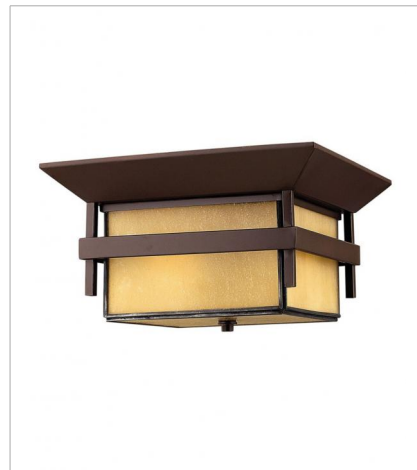

HARBOR

Harbor has an updated nautical feel, with a style inspired by the clean, strong lines of a welcoming lighthouse. The cast aluminum and brass construction is accented by bold stripes against the etched seedy glass.

FINISH: Anchor Bronze
GLASS: Etched Amber Seedy Bound

1560AR
HARBOR PATH LIGHT
7" W, 24" H
Socket
1-18w T-5 Wedge *Included

2570AR
SMALL WALL MOUNT LANTERN
7" W, 10.5" H
Socket
1-60w Med.

2574AR
MEDIUM WALL MOUNT LANTERN
9" W, 13.5" H
Socket
1-75w Med.

FINISH: Anchor Bronze
GLASS: Etched Amber Seedy Bound

2572AR
LARGE HANGING LANTERN
11" W, 19" H
Socket
1-100w Med.

2571AR
LARGE POST TOP OR PIER MOUN...
11" W, 19.5" H
Socket
1-100w Med.

2573AR
MEDIUM FLUSH MOUNT
12.3" W, 7" H
Socket
2-60w Med.