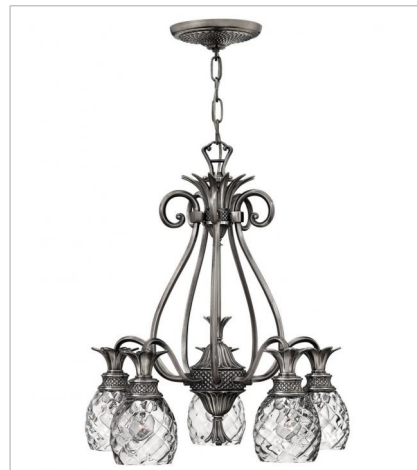

PLANTATION

A Hinkley classic, the ornate Plantation collection features exceptional pineapple shaped, clear optic glass that makes a noble statement with matching candle sleeves and elaborate, decorative cast detailing.

FINISH: Polished Antique Nickel
GLASS: Clear Optic
SHADE: Ivory Silk

4881PL
MEDIUM FLUSH MOUNT
16" W, 8.8" H
Socket
3-60w Med.

5310PL
SINGLE LIGHT VANITY
5" W, 8.8" H
Socket
1-100w Med.

5312PL
TWO LIGHT VANITY
13" W, 8.3" H
Socket
2-100w Med.

FINISH: Polished Antique Nickel

GLASS: Clear Optic

SHADE: Ivory Silk

2222PL
LARGE PENDANT
12.5" W, 28.5" H
Socket
4-40w Cand.

4103PL
SMALL SINGLE TIER
13" W, 19" H
Socket
3-60w Cand.

4885PL
MEDIUM SINGLE TIER
22.3" W, 24.5" H
Socket
5-75w Med.

4886PL
LARGE SINGLE TIER
28" W, 33" H
Socket
7-60w Cand.

5317PL
SMALL PENDANT
5" W, 8.3" H
Socket
1-100w Med.

4102PL
SMALL FLUSH MOUNT
12" W, 8" H
Socket
2-60w Med.

HINKLEY

HINKLEY
33000 Pin Oak Parkway
Avon Lake, OH 44012