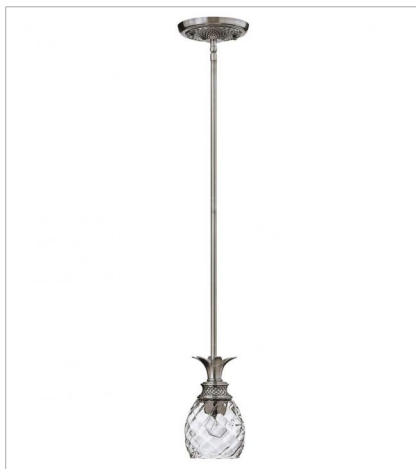

PLANTATION

A Hinkley classic, the ornate Plantation collection features exceptional pineapple shaped, clear optic glass that makes a noble statement with matching candle sleeves and elaborate, decorative cast detailing.

FINISH: Polished Antique Nickel
GLASS: Clear Optic
SHADE: Ivory Silk

4881PL
MEDIUM FLUSH MOUNT
16" W, 8.8" H
Socket
3-60w Med.

5310PL
SINGLE LIGHT VANITY
5" W, 8.8" H
Socket
1-100w Med.

5312PL
TWO LIGHT VANITY
13" W, 8.3" H
Socket
2-100w Med.

FINISH: Polished Antique Nickel

GLASS: Clear Optic

SHADE: Ivory Silk

2222PL
LARGE PENDANT
12.5" W, 28.5" H
Socket
4-40w Cand.

4103PL
SMALL SINGLE TIER
13" W, 19" H
Socket
3-60w Cand.

4885PL
MEDIUM SINGLE TIER
22.3" W, 24.5" H
Socket
5-75w Med.

4886PL
LARGE SINGLE TIER
28" W, 33" H
Socket
7-60w Cand.

5317PL
SMALL PENDANT
5" W, 8.3" H
Socket
1-100w Med.

4102PL
SMALL FLUSH MOUNT
12" W, 8" H
Socket
2-60w Med.

HINKLEY

HINKLEY
33000 Pin Oak Parkway
Avon Lake, OH 44012