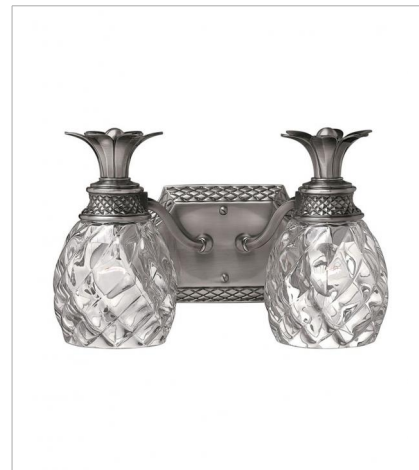

PLANTATION

A Hinkley classic, the ornate Plantation collection features exceptional pineapple shaped, clear optic glass that makes a noble statement with matching candle sleeves and elaborate, decorative cast detailing.

FINISH: Polished Antique Nickel
GLASS: Clear Optic
SHADE: Ivory Silk

4881PL
MEDIUM FLUSH MOUNT
16" W, 8.8" H
Socket
3-60w Med.

5310PL
SINGLE LIGHT VANITY
5" W, 8.8" H
Socket
1-100w Med.

5312PL
TWO LIGHT VANITY
13" W, 8.3" H
Socket
2-100w Med.

5313PL
THREE LIGHT VANITY
21" W, 8.3" H
Socket
3-100w Med.

5314PL
FOUR LIGHT VANITY
29" W, 8.3" H
Socket
4-100w Med.

5315PL
FIVE LIGHT VANITY
37" W, 8.3" H
Socket
5-100w Med.

HINKLEY

HINKLEY
33000 Pin Oak Parkway
Avon Lake, OH 44012

FINISH: Polished Antique Nickel

GLASS: Clear Optic

SHADE: Ivory Silk

2222PL
LARGE PENDANT
12.5" W, 28.5" H
Socket
4-40w Cand.

4103PL
SMALL SINGLE TIER
13" W, 19" H
Socket
3-60w Cand.

4885PL
MEDIUM SINGLE TIER
22.3" W, 24.5" H
Socket
5-75w Med.