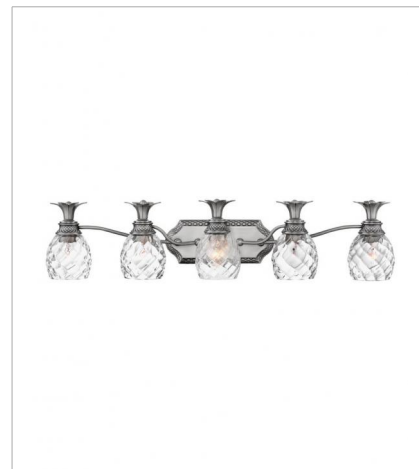

PLANTATION

A Hinkley classic, the ornate Plantation collection features exceptional pineapple shaped, clear optic glass that makes a noble statement with matching candle sleeves and elaborate, decorative cast detailing.

FINISH: Polished Antique Nickel
GLASS: Clear Optic
SHADE: Ivory Silk

4881PL
MEDIUM FLUSH MOUNT
16" W, 8.8" H
Socket
3-60w Med.

5310PL
SINGLE LIGHT VANITY
5" W, 8.8" H
Socket
1-100w Med.

5312PL
TWO LIGHT VANITY
13" W, 8.3" H
Socket
2-100w Med.

5313PL
THREE LIGHT VANITY
21" W, 8.3" H
Socket
3-100w Med.

5314PL
FOUR LIGHT VANITY
29" W, 8.3" H
Socket
4-100w Med.

5315PL
FIVE LIGHT VANITY
37" W, 8.3" H
Socket
5-100w Med.

HINKLEY

HINKLEY
33000 Pin Oak Parkway
Avon Lake, OH 44012

FINISH: Polished Antique Nickel

GLASS: Clear Optic

SHADE: Ivory Silk

2222PL
LARGE PENDANT
12.5" W, 28.5" H
Socket
4-40w Cand.

4103PL
SMALL SINGLE TIER
13" W, 19" H
Socket
3-60w Cand.

4885PL
MEDIUM SINGLE TIER
22.3" W, 24.5" H
Socket
5-75w Med.