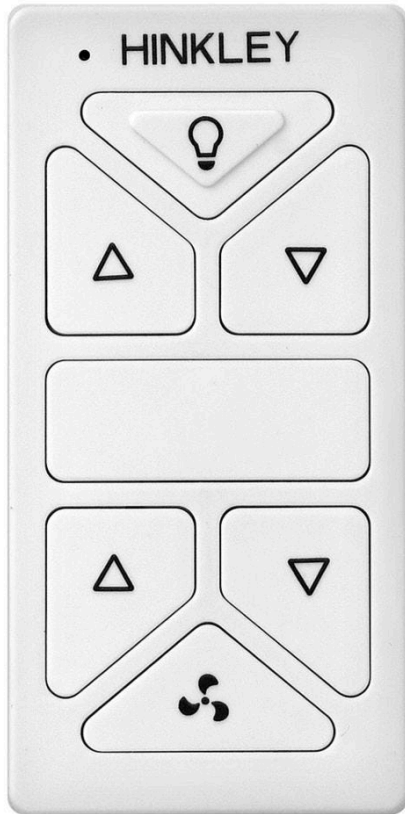

HIRO CONTROL NON-REVERSING

980014FWH

HIRO CONTROL NON REVERSING

DETAILS	
FINISH:	White
MATERIAL:	Composite

DIMENSIONS	
WIDTH:	3.3"
HEIGHT:	5.3"

SHIPPING	
CARTON LENGTH:	3.3
CARTON WIDTH:	3.4
CARTON HEIGHT:	5.3

PRODUCT DETAILS:

- Suitable for use in dry (indoor) locations as defined by NEC and CEC. Meets United States UL Underwriters Laboratories & CSA Canadian Standards Association Product Safety Standards
- All-in-one wall/remote control included
- Features a manual switch to turn off and on
- Integrates with other smart home products including voice assistants from Amazon and Google
- Secures to a flat wall or a single/multiple gang switch box. Nestles within a standard decorative opening face plate.
- Configures for use as a wall-mount control or handheld remote
- Manual reverse located at the fan, not the control
- WiFi compatibility with included fan control