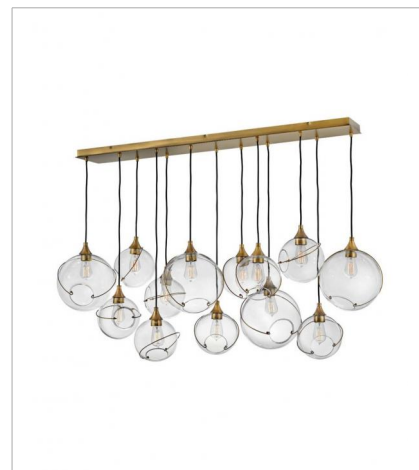

SKYE

lisa mcDennon
COLLECTION

Mesmerizingly asymmetrical with a mid-century modern flair, Skye showcases a single or cluster of glass globes, each encircled with a slender ring. Each opening is off-center and the globes fall to different lengths, with Heritage Brass or Black details pulling the look together perfectly. Skye is part of the Lisa McDennon Collection.

FINISH: Heritage Brass
GLASS: Clear

30303HBR
SMALL PENDANT
10.8" W, 12.8" H
Socket
1-100w Med.

30304HBR
THREE LIGHT PENDANT
18.3" W, 36.5" H
Socket
3-100w Med.

30305HBR
THIRTEEN LIGHT LINEAR
60.3" W, 24.3" H
Socket
13-60w Med.

30306HBR
SIX LIGHT MULTI TIER
24" W, 58" H
Socket
6-100w Med.

30308HBR
EXTRA LARGE TWO TIER
53.3" W, 65.3" H
Socket
18-60w Med.

HINKLEY

HINKLEY
33000 Pin Oak Parkway
Avon Lake, OH 44012

PHONE: (440) 653-5500
Toll Free: 1 (800) 446-5539