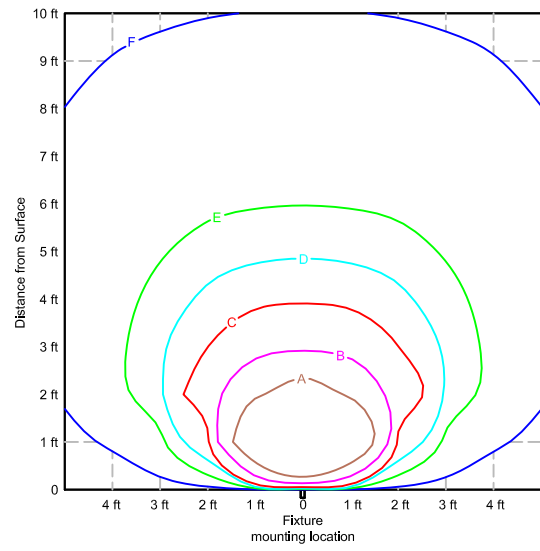

- Footcandles
- A 1.00
  - B 0.50
  - C 0.20
  - D 0.10
  - E 0.05
  - F 0.01

58506 Step Light

HINKLEY  
LIGHTING

BZ - Bronze

LA - Light Almond

WH - White

TT - Titanium

12in  
mounting  
height

18in  
mounting  
height

24in  
mounting  
height