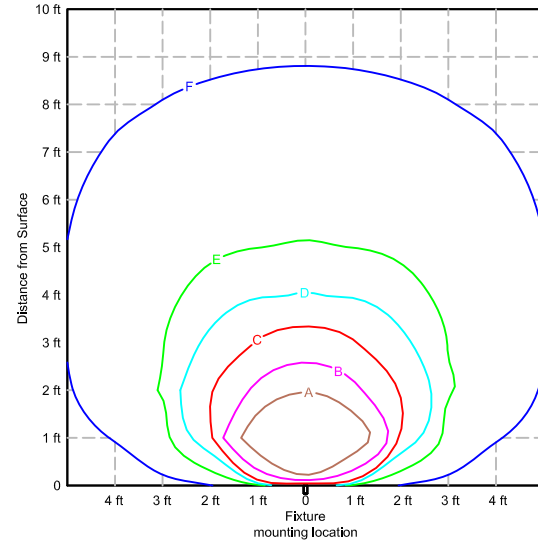

- Footcandles
- A 1.00
  - B 0.50
  - C 0.20
  - D 0.10
  - E 0.05
  - F 0.01

58506 Step Light

HINKLEY  
LIGHTING

BZ - Bronze

LA - Light Almond

WH - White

TT - Titanium

12in  
mounting  
height

18in  
mounting  
height

24in  
mounting  
height