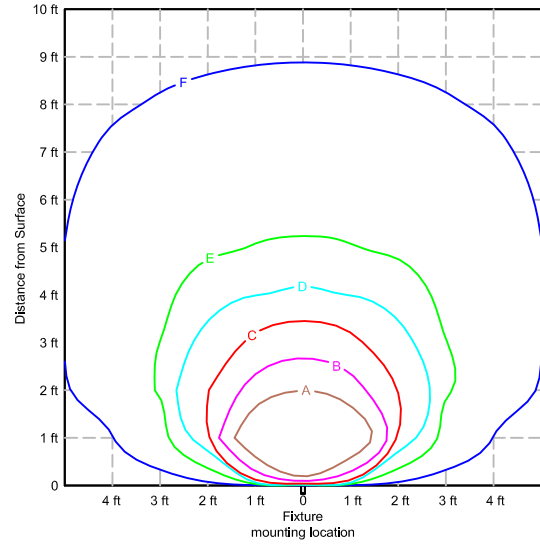

- Footcandles
- A 1.00
  - B 0.50
  - C 0.20
  - D 0.10
  - E 0.05
  - F 0.01

58506 Step Light

HINKLEY  
LIGHTING

BZ - Bronze

LA - Light Almond

WH - White

TT - Titanium

12in  
mounting  
height

18in  
mounting  
height

24in  
mounting  
height