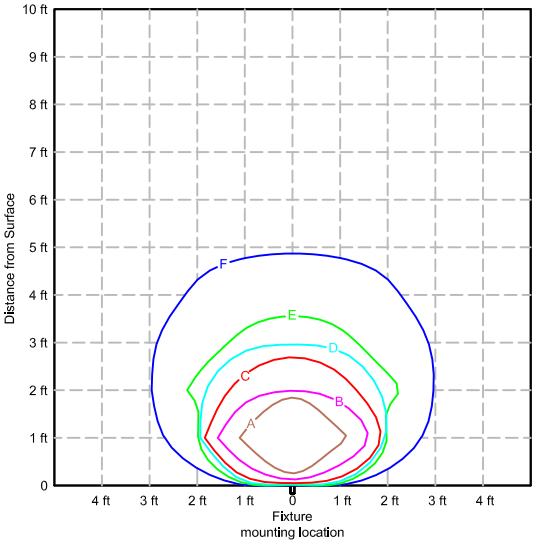

- Footcandles
- A 1.00
  - B 0.50
  - C 0.20
  - D 0.10
  - E 0.05
  - F 0.01

58506 Step Light

HINKLEY  
LIGHTING

BZ - Bronze

LA - Light Almond

WH - White

TT - Titanium

12in  
mounting  
height

18in  
mounting  
height

24in  
mounting  
height