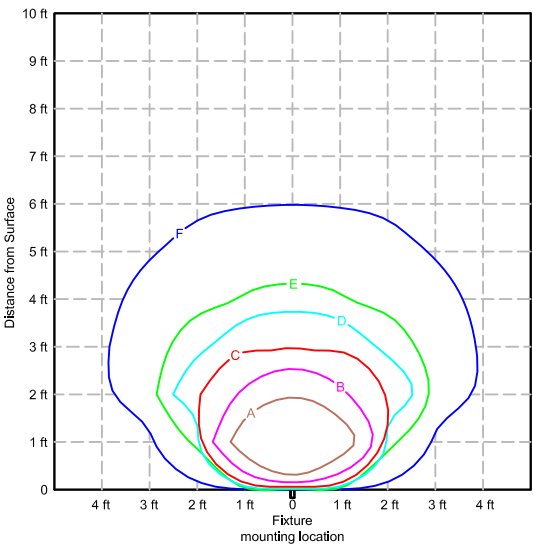

- Footcandles
- A 1.00
  - B 0.50
  - C 0.20
  - D 0.10
  - E 0.05
  - F 0.01

58506 Step Light

HINKLEY  
LIGHTING

BZ - Bronze

LA - Light Almond

WH - White

TT - Titanium

12in  
mounting  
height

18in  
mounting  
height

24in  
mounting  
height