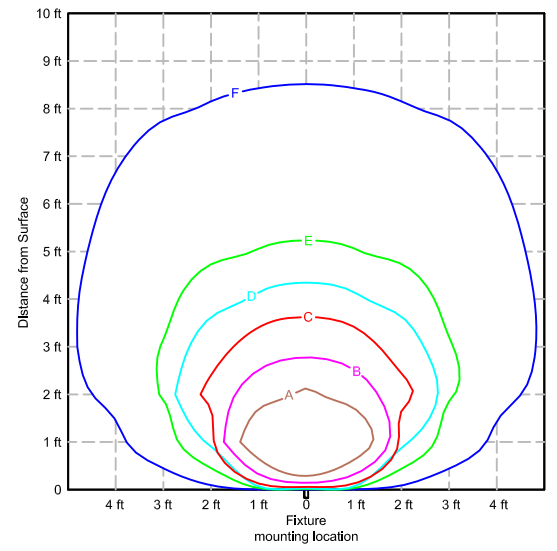

- Footcandles
- A 1.00
  - B 0.50
  - C 0.20
  - D 0.10
  - E 0.05
  - F 0.01

58506 Step Light

HINKLEY  
LIGHTING

BZ - Bronze

LA - Light Almond

WH - White

TT - Titanium

12in  
mounting  
height

18in  
mounting  
height

24in  
mounting  
height