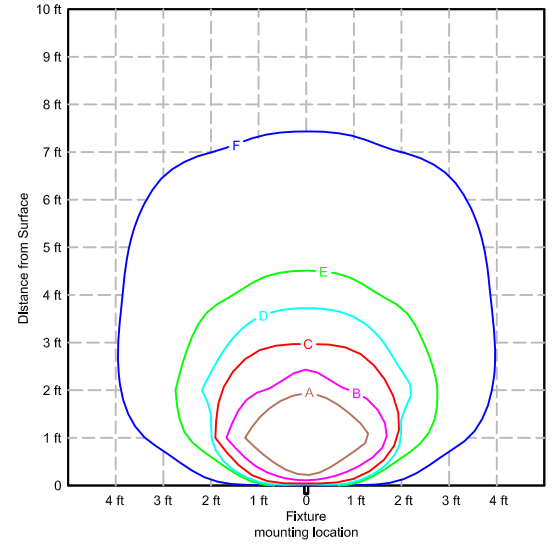

- Footcandles
- A 1.00
  - B 0.50
  - C 0.20
  - D 0.10
  - E 0.05
  - F 0.01

58506 Step Light

HINKLEY  
LIGHTING

BZ - Bronze

LA - Light Almond

WH - White

TT - Titanium

12in  
mounting  
height

18in  
mounting  
height

24in  
mounting  
height