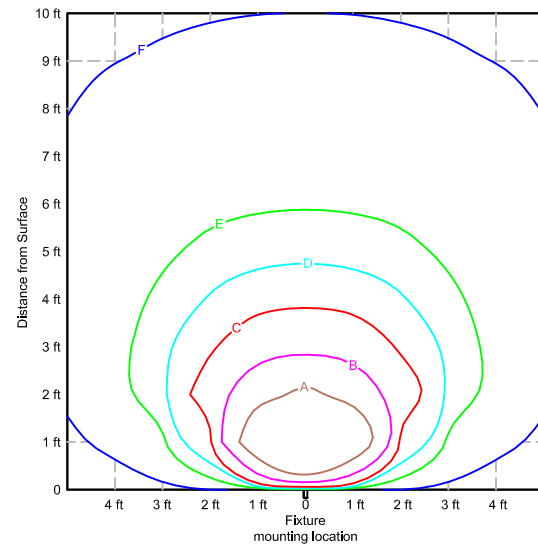

- Footcandles
- A 1.00
  - B 0.50
  - C 0.20
  - D 0.10
  - E 0.05
  - F 0.01

58506 Step Light

HINKLEY  
LIGHTING

BZ - Bronze

LA - Light Almond

WH - White

TT - Titanium

12in  
mounting  
height

18in  
mounting  
height

24in  
mounting  
height