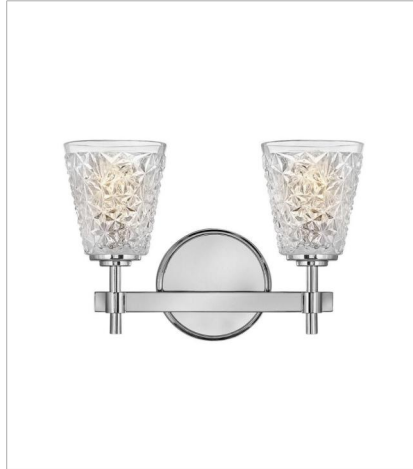

# AMABELLE

Glam meets tradition in the unique Amabelle. It features an organic faceted clear glass pattern. The Chrome finish backplate and bar seamlessly complement the crystal pattern of the glass.

**FINISH:** Chrome  
**GLASS:** Clear Faceted

**5150CM**  
SINGLE LIGHT VANITY  
5.5" W, 12.5" H  
Socket

**5152CM**  
TWO LIGHT VANITY  
14.8" W, 9.5" H  
LED Lamp, Socket  
2-14w Med. LED, 100w Equiv. or 2-100w  
Med.

**5153CM**  
THREE LIGHT VANITY  
23.5" W, 9.5" H  
Socket

**5154CM**  
FOUR LIGHT VANITY  
32.5" W, 9.5" H  
LED Lamp, Socket  
4-14w Med. LED, 100w Equiv. or 4-100w  
Med.