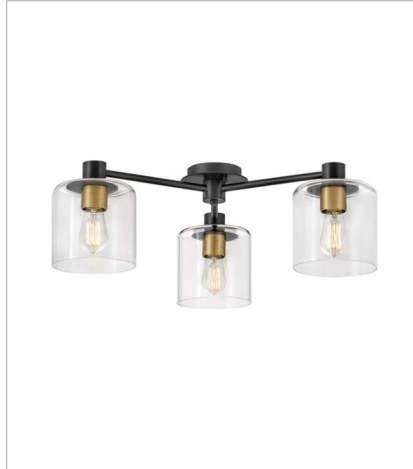

# AXEL

Practicality never looked so sleek! Mounted to the ceiling at three connection points, Axel's low profile and articulating arms allow for custom configurations without sacrificing style, making it the perfect solution for low ceilings in need of enhanced lighting. Axel is available in Black with Heritage Brass accents, Brushed Nickel with Black accents, or a Heritage Brass finish.

**FINISH:** Black with Heritage Brass accents

**GLASS:** Clear

**4513BK**  
EXTRA LARGE SEMI-FLUSH MOUNT  
58.8" W, 12.5" H  
Socket  
7-100w Med.

**4514BK**  
LARGE SEMI-FLUSH MOUNT  
30" W, 9.8" H  
Socket  
3-100w Med.