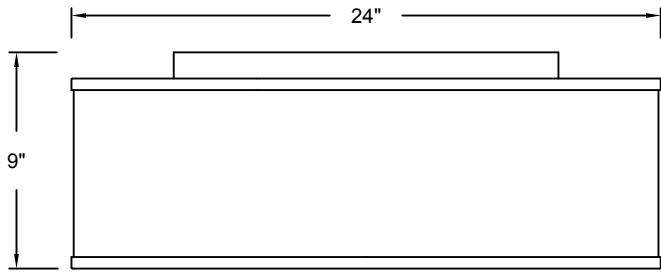

Halo

42009 | Flush Mount

HINKLEY

HINKLEY
33000 Pin Oak Parkway
Avon Lake, OH 44012

PHONE: (440) 653-5500 hinkley.com
Toll Free: 1 (800) 446-5539