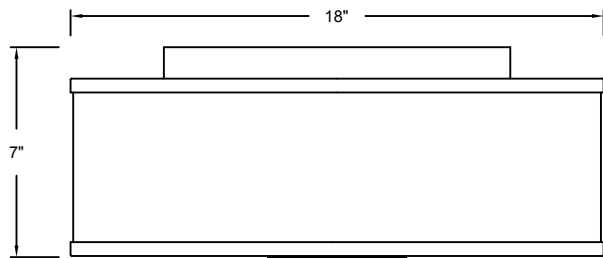

Halo

42007 | Flush Mount

HINKLEY

HINKLEY
33000 Pin Oak Parkway
Avon Lake, OH 44012

PHONE: (440) 653-5500 hinkley.com
Toll Free: 1 (800) 446-5539