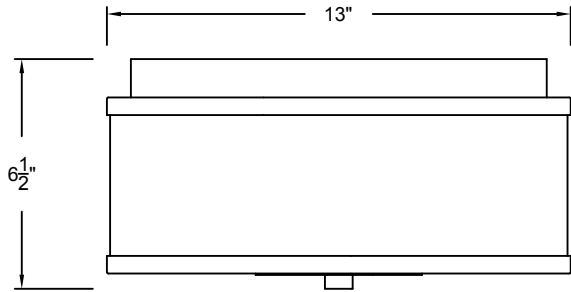

Halo

42005 | Flush Mount

HINKLEY

HINKLEY
33000 Pin Oak Parkway
Avon Lake, OH 44012

PHONE: (440) 653-5500 hinkley.com
Toll Free: 1 (800) 446-5539