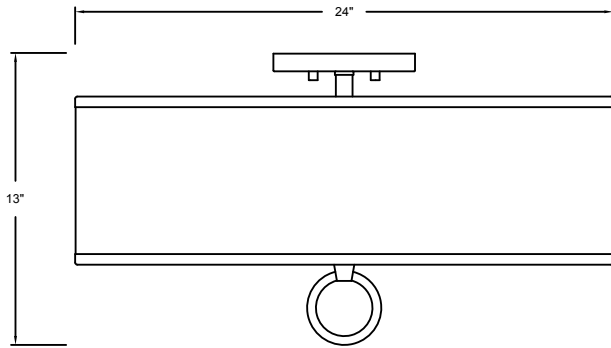

Link

41910 | Semi-Flush Mount

HINKLEY

HINKLEY
33000 Pin Oak Parkway
Avon Lake, OH 44012

PHONE: (440) 653-5500 hinkley.com
Toll Free: 1 (800) 446-5539