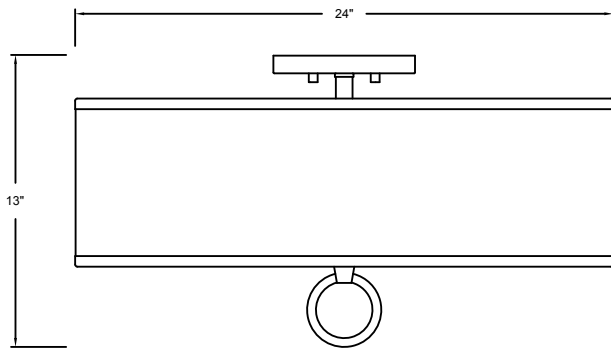

Link

41909 | Semi-Flush Mount

HINKLEY

HINKLEY
33000 Pin Oak Parkway
Avon Lake, OH 44012

PHONE: (440) 653-5500 hinkley.com
Toll Free: 1 (800) 446-5539