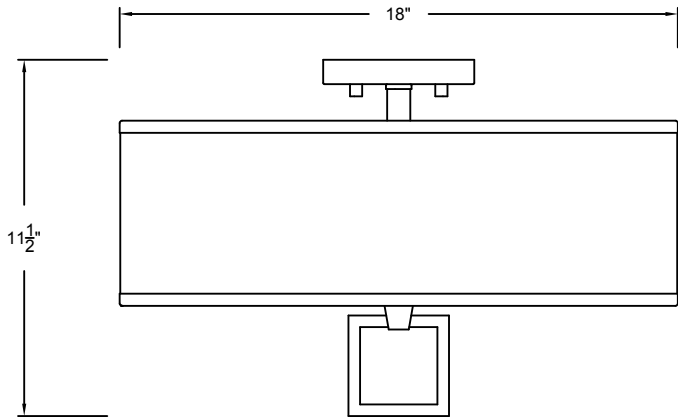

Link

41908 | Semi-Flush Mount

HINKLEY

HINKLEY
33000 Pin Oak Parkway
Avon Lake, OH 44012

PHONE: (440) 653-5500 hinkley.com
Toll Free: 1 (800) 446-5539