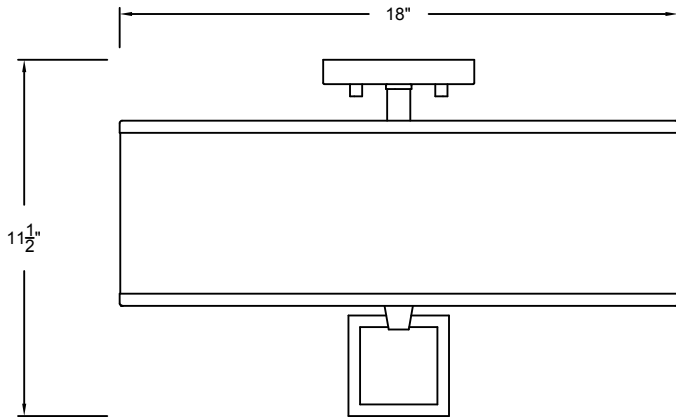

Link

41907 | Semi-Flush Mount

HINKLEY

HINKLEY
33000 Pin Oak Parkway
Avon Lake, OH 44012

PHONE: (440) 653-5500 hinkley.com
Toll Free: 1 (800) 446-5539