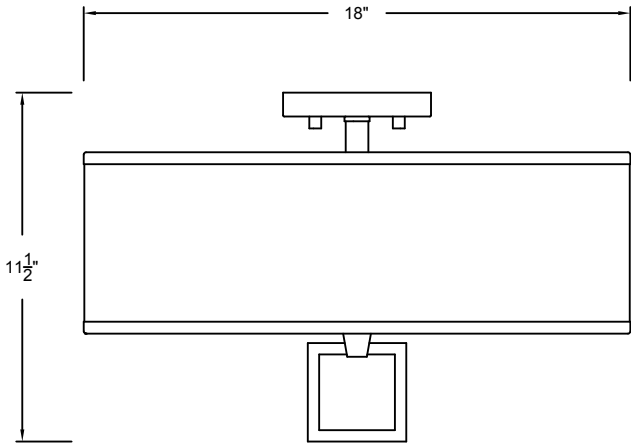

LINK

41807 | Semi Flush Mount

HINKLEY

HINKLEY
33000 Pin Oak Parkway
Avon Lake, OH 44012

PHONE: (440) 653-5500 hinkley.com
Toll Free: 1 (800) 446-5539