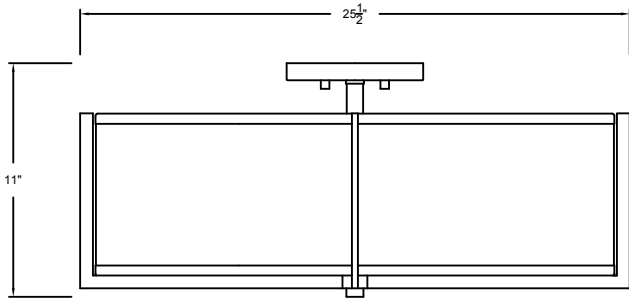

AXIS

417010 | Semi-Flush Mount

HINKLEY

HINKLEY
33000 Pin Oak Parkway
Avon Lake, OH 44012

PHONE: (440) 653-5500 hinkley.com
Toll Free: 1 (800) 446-5539