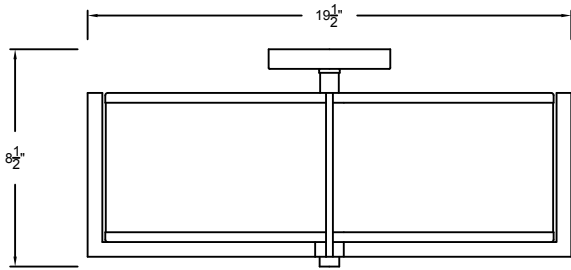

AXIS

41708 | Semi-Flush Mount

HINKLEY

HINKLEY
33000 Pin Oak Parkway
Avon Lake, OH 44012

PHONE: (440) 653-5500 hinkley.com
Toll Free: 1 (800) 446-5539