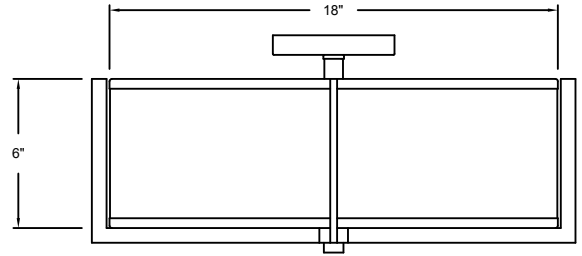

AXIS

41708 | Semi-Flush Mount

HINKLEY

HINKLEY
33000 Pin Oak Parkway
Avon Lake, OH 44012

PHONE: (440) 653-5500 hinkley.com
Toll Free: 1 (800) 446-5539