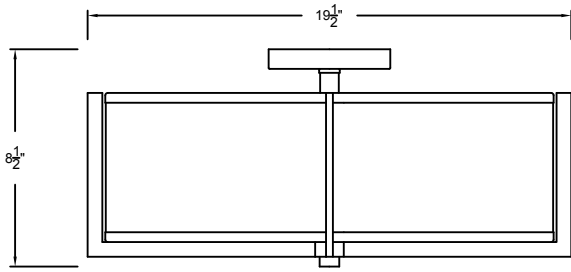

AXIS

41707 | Semi-Flush Mount

HINKLEY

HINKLEY
33000 Pin Oak Parkway
Avon Lake, OH 44012

PHONE: (440) 653-5500 hinkley.com
Toll Free: 1 (800) 446-5539