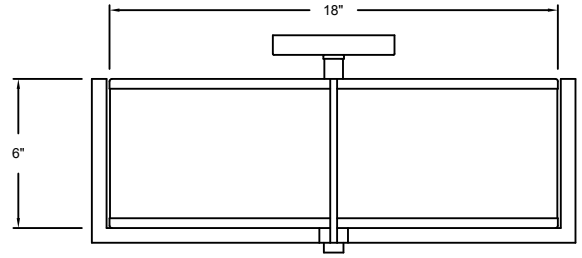

AXIS

41707 | Semi-Flush Mount

HINKLEY

HINKLEY
33000 Pin Oak Parkway
Avon Lake, OH 44012

PHONE: (440) 653-5500 hinkley.com
Toll Free: 1 (800) 446-5539