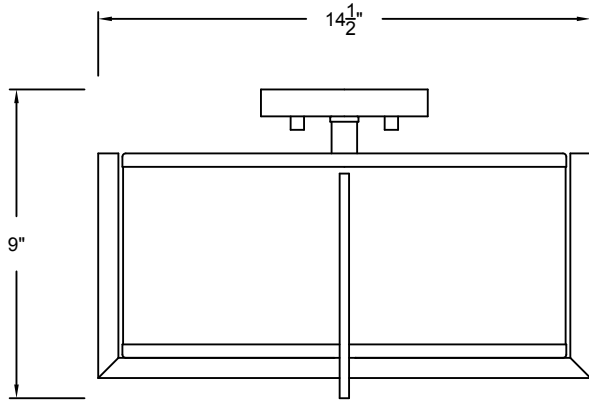

AXIS

41706 | Semi-Flush Mount

HINKLEY

HINKLEY
33000 Pin Oak Parkway
Avon Lake, OH 44012

PHONE: (440) 653-5500 hinkley.com
Toll Free: 1 (800) 446-5539