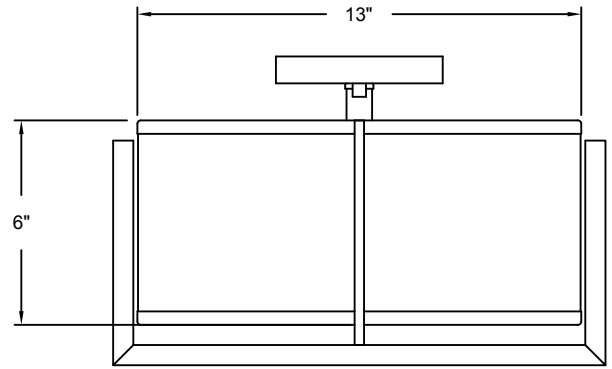

AXIS

41706 | Semi-Flush Mount

HINKLEY

HINKLEY
33000 Pin Oak Parkway
Avon Lake, OH 44012

PHONE: (440) 653-5500 hinkley.com
Toll Free: 1 (800) 446-5539