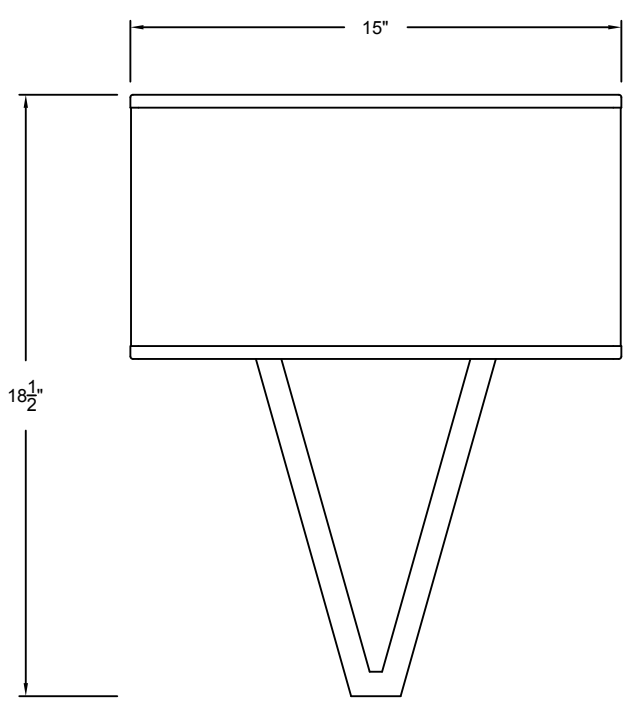

Vector

41504 | Wall Sconce

HINKLEY

HINKLEY
33000 Pin Oak Parkway
Avon Lake, OH 44012

PHONE: (440) 653-5500 hinkley.com
Toll Free: 1 (800) 446-5539