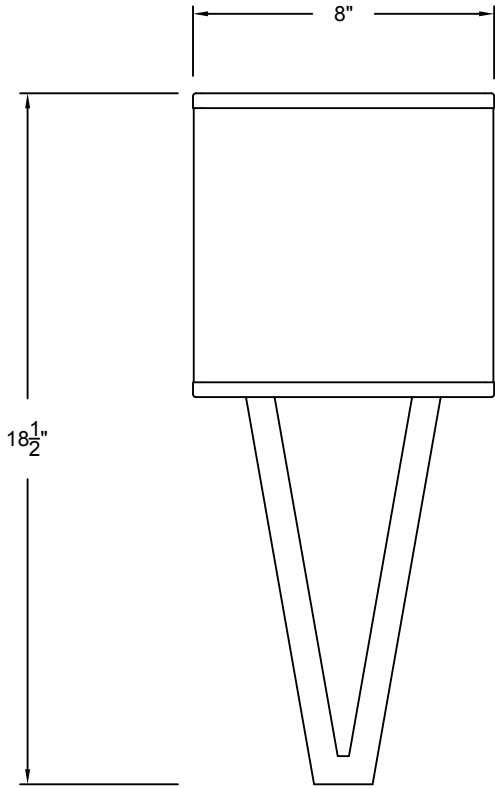

Vector

41502 | Wall Sconce

HINKLEY

HINKLEY
33000 Pin Oak Parkway
Avon Lake, OH 44012

PHONE: (440) 653-5500 hinkley.com
Toll Free: 1 (800) 446-5539