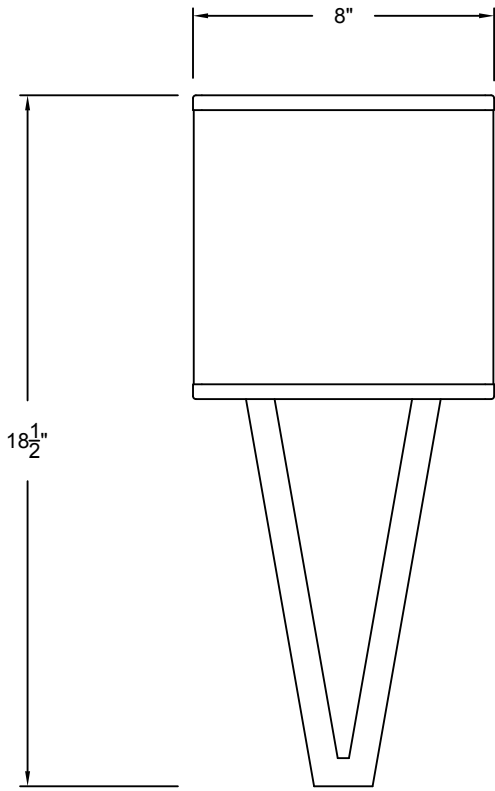

Vector

41501 | Wall Sconce

HINKLEY

HINKLEY
33000 Pin Oak Parkway
Avon Lake, OH 44012

PHONE: (440) 653-5500 hinkley.com
Toll Free: 1 (800) 446-5539