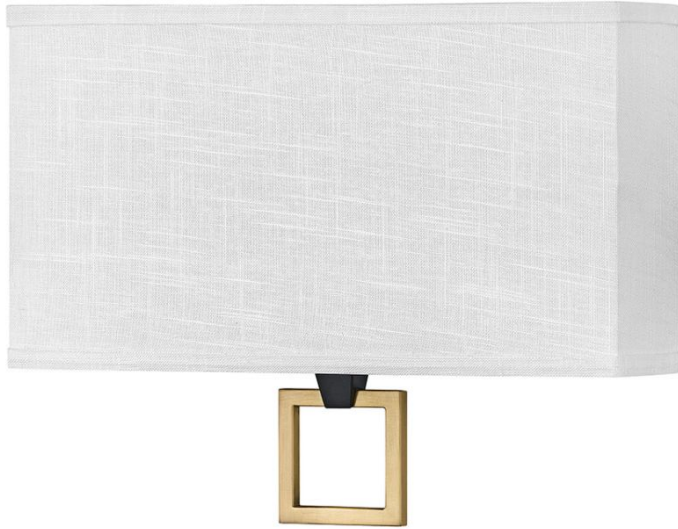

GALERIE
COLLECTION

LINK OFF WHITE

41304BK

TWO LIGHT SCONCE

Perfected by its prominent round or square finial, Link represents an updated design suitable for all types of rooms. Its shade comes in Off White Linen or Heather Gray Linen, complemented by a Black or Brushed Nickel color combinations to enhance its chic silhouette.

DETAILS	
FINISH:	Black
MATERIAL:	Steel
SHADE:	Off White Linen

DIMENSIONS	
WIDTH:	15"
HEIGHT:	11.5"
WEIGHT:	5.1 lbs.
BACK PLATE:	13.50"W X 7.25"H
EXTENSION:	3"
TOP TO OUTLET:	4.3"

LIGHT SOURCE	
LIGHT SOURCE:	Integrated LED
LED NAME:	EL2G16W7WI
WATTAGE:	32w LED *Included
VOLTAGE:	120v
COLOR TEMP:	3000.0000k
LUMENS:	2400
CRI:	95
INCANDESCENT EQUIVALENCY:	2-100w
DIMMABLE:	Yes, on any Incandescent, MLV, ELV, or C-L dimmer(optimal).

SHIPPING	
CARTON LENGTH:	18.1"
CARTON WIDTH:	13.8"
CARTON HEIGHT:	10.6"
CARTON WEIGHT:	8.6 lbs.

PRODUCT DETAILS:

- Mounting hardware is hidden on the backplate to ensure a clean silhouette.
- Suitable for use in dry (indoor) locations as defined by NEC and CEC. Meets United States UL Underwriters Laboratories & CSA Canadian Standards Association Product Safety Standards
- Merging modern and classic elements, the Galerie collection offers a selection of LED ceiling and sconce fixtures with unique details that effortlessly balance a variety of spaces with form and function. The complementary contours, materials and finishes allow each silhouette to be used in unison or easily combined with other Galerie pieces.
- Meets California Energy Commission 2016 Title regulations/JA8
- Fixture is ADA compliant and adheres to the standards and guidelines listed by the Americans with Disabilities Act.
- LED components carry a 3-year limited warranty
- Fixture mounting plate supports both junction box and direct wire install of either Romex or Conduit.
- Classic, elegant lines and timeless details enhance a traditional space